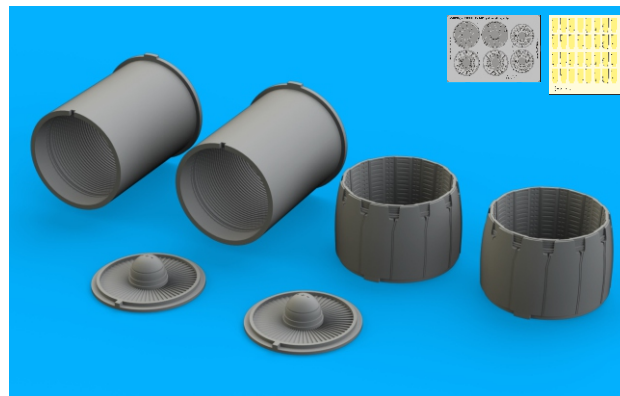

Mr.METAL COLOR	
[MC214]	DARK IRON

Mr.COLOR SUPER METALLIC	
[SM202]	SUPER GOLD
[SM205]	SUPER TITANIUM
[SM206]	SUPER SILVER

This product contains metal and resin detail parts for upgrading scale plastic models. When selecting this set make sure that it is for the kit mentioned in product name as these sets are made specifically for that kit. When upgrading the model some cutting or corrections may be necessary for parts to fit accurately. **WARNING!** This set contains small and sharp parts. Work carefully in a ventilated and well-lit room. Safety glasses are recommended. This product is not suitable for children below 14 years of age.

eduard

BEST BRASS RESIN AROUND!

-  REMOVE
ODSTRANIT
-  BEND
OHNOUIT
-  GRIND
OBROUSIT
-  OPTION
VOLBA
-  DRILL HOLE
VRTAT OTVOR
-  REPLACE
NAHRADIT
-  SYMMETRICAL ASSEMBLY
SYMETRICKÁ MONTÁŽ
-  SCRIBE THE PANEL AND HOLES
RYTI
-  REVERSE SIDE
OTOČIT