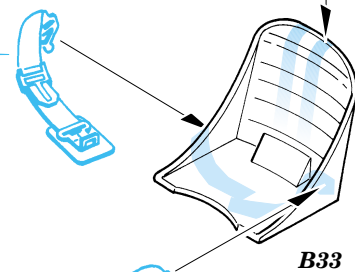

ORIGINAL KIT PARTS
PŮVODNÍ DÍLY STAVEBNICE

PHOTO-ETCHED PARTS
LEPTANÉ DÍLY

PARTS TO BE REMOVED
DÍLY K ODSTRANĚNÍ

FILL
TMELIT

REFERENCES: DETAIL & SCALE Vol.62 - P-40 WARHAWK

MBI Publ. - CURTIS P-40

Squadron/Signal Publ. No. 1026 - Curtiss P-40 in Action

Squadron/Signal Publ. No. 5508 - Walk Around P-40

I.

II.

B33

Photo-etched parts 26, 33, 35 not used!