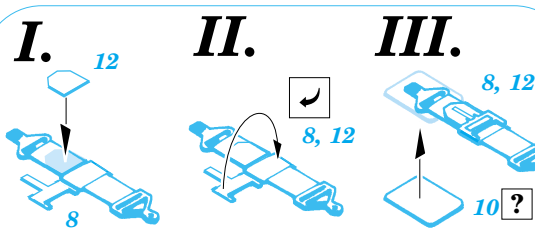

ORIGINAL KIT PARTS
PŮVODNÍ DÍLY STAVEBNICE

PHOTO-ETCHED PARTS
LEPTANÉ DÍLY

PARTS TO BE REMOVED
DÍLY K ODSTRANĚNÍ

FILL
TMELIT

REFERENCES: DETAIL & SCALE Vol.62 - P-40 WARHAWK

MBI Publ. - CURTIS P-40

Squadron/Signal Publ. No. 1026 - Curtiss P-40 in Action

Squadron/Signal Publ. No. 5508 - Walk Around P-40

I.

II.

B33

Photo-etched parts 26, 33, 35 not used!