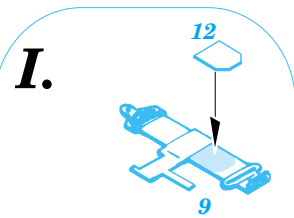

ORIGINAL KIT PARTS
PŮVODNÍ DÍLY STAVEBNICE

PHOTO-ETCHED PARTS
LEPTANÉ DÍLY

PARTS TO BE REMOVED
DÍLY K ODSTRANĚNÍ

FILL
TMELIT

REFERENCES: DETAIL & SCALE Vol.62 - P-40 WARHAWK

MBI Publ. - CURTIS P-40

Squadron/Signal Publ. No. 1026 - Curtiss P-40 in Action

Squadron/Signal Publ. No. 5508 - Walk Around P-40

I.

II.

B33

Photo-etched parts 26, 33, 35 not used!