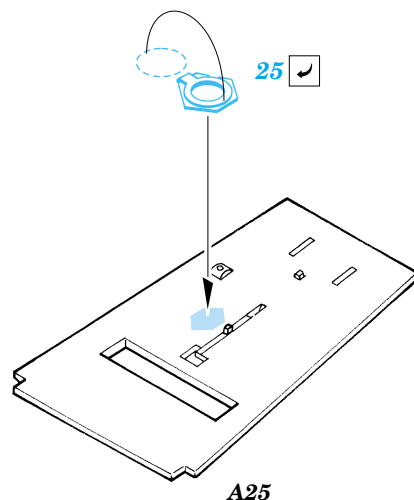

ORIGINAL KIT PARTS
PŮVODNÍ DÍLY STAVEBNICE

PHOTO-ETCHED PARTS
LEPTANÉ DÍLY

PARTS TO BE REMOVED
DÍLY K ODSTRANĚNÍ

FILL
TMELIT

REFERENCES: DETAIL & SCALE Vol.62 - P-40 WARHAWK

MBI Publ. - CURTIS P-40

Squadron/Signal Publ. No. 1026 - Curtiss P-40 in Action

Squadron/Signal Publ. No. 5508 - Walk Around P-40

I.

II.

B33

Photo-etched parts 26, 33, 35 not used!