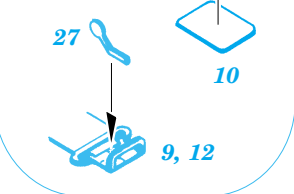

ORIGINAL KIT PARTS
PŮVODNÍ DÍLY STAVEBNICE

PHOTO-ETCHED PARTS
LEPTANÉ DÍLY

PARTS TO BE REMOVED
DÍLY K ODSTRANĚNÍ

FILL
TMELIT

REFERENCES: DETAIL & SCALE Vol.62 - P-40 WARHAWK

MBI Publ. - CURTIS P-40

Squadron/Signal Publ. No. 1026 - Curtiss P-40 in Action

Squadron/Signal Publ. No. 5508 - Walk Around P-40

I.

II.

B33

Photo-etched parts 26, 33, 35 not used!