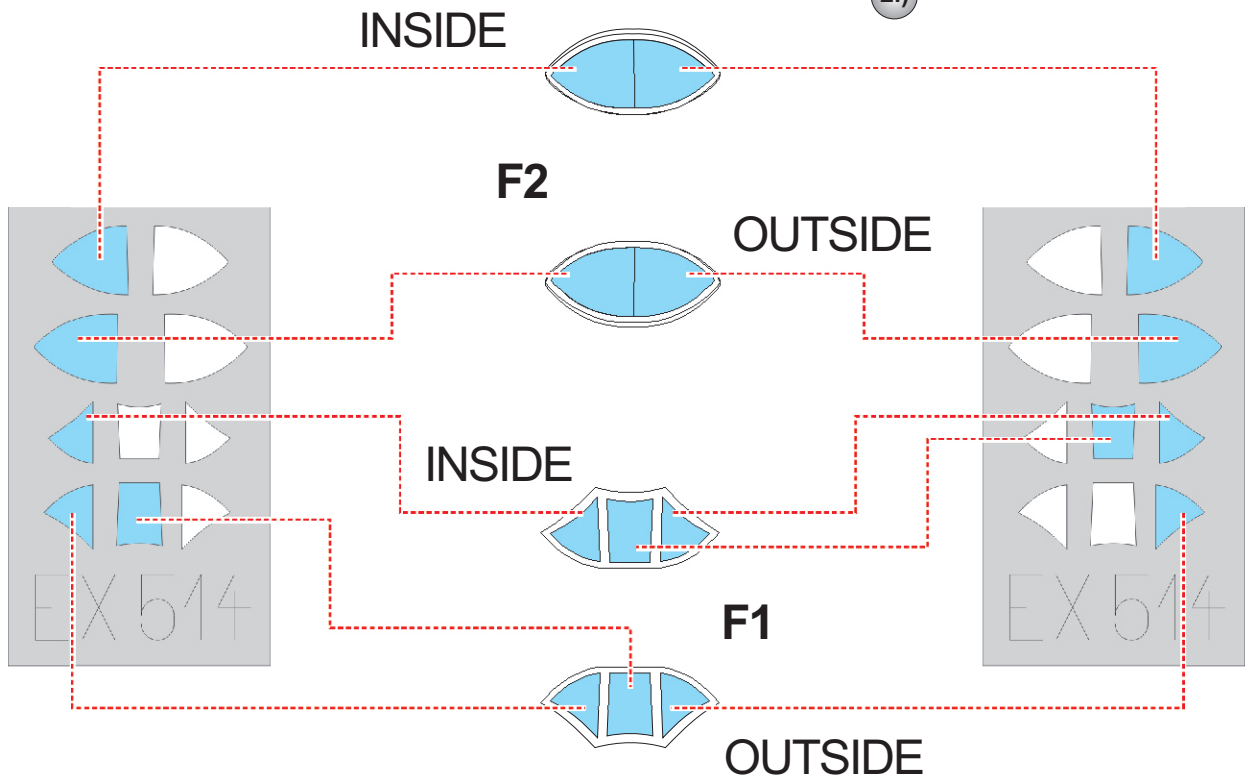

# E8N1 Dave 1/48

The die-cut mask for accurate canopy frame painting of the  
*Hasegawa JT 97* scale 1/48 KIT

1.)

**F2**

**F1**

2.)

3.)