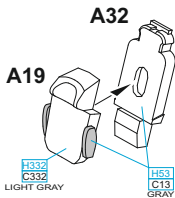

2 =

H51 MMP
C111 063
GULL GRAY

- MARKINGS **B;C;D;E**

H337
C337
GRAYISH BLUE

- MARKING **A**

B

C

CANOPY OPEN