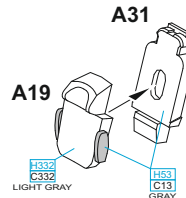

CANOPY CLOSED