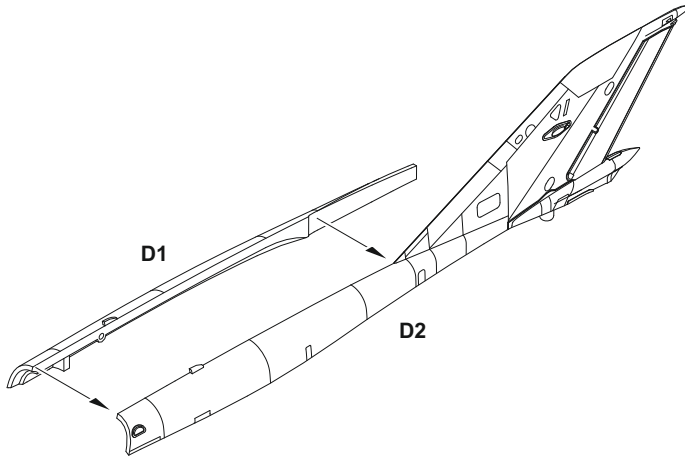

2 =

H51 MMP
C111 063
GULL GRAY

- MARKINGS **B;C;D;E**

H337
C337
GRAYISH BLUE

- MARKING **A**

B

C

CANOPY OPEN