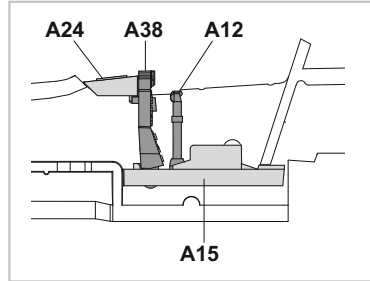

2 =

H51 MMP
C111 063
GULL GRAY

- MARKINGS **B;C;D;E**

H337
C337
GRAYISH BLUE

- MARKING **A**

B

C

CANOPY OPEN