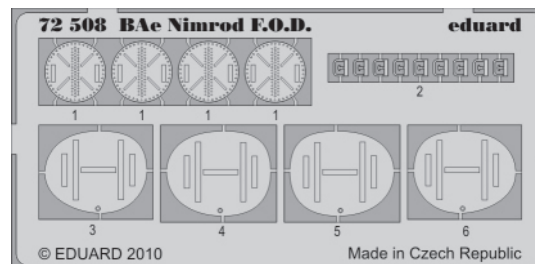

ORIGINAL KIT PARTS  
PŮVODNÍ DÍLY STAVEBNICE

PHOTO-ETCHED PARTS  
LEPTANÉ DÍLY

PARTS TO BE REMOVED  
DÍLY K ODSTRANĚNÍ

FILL  
TMELIT

3 pcs.

*For further detail sets look for **eduard** 72 505 BAe Nimrod exterior and surface panels  
(not included in this set)*

*For further detail sets look for **eduard** 72 508 BAe Nimrod F.O.D.  
(not included in this set)*

*For further detail sets look for **eduard** 72 509 BAe Nimrod ladder  
(not included in this set)*