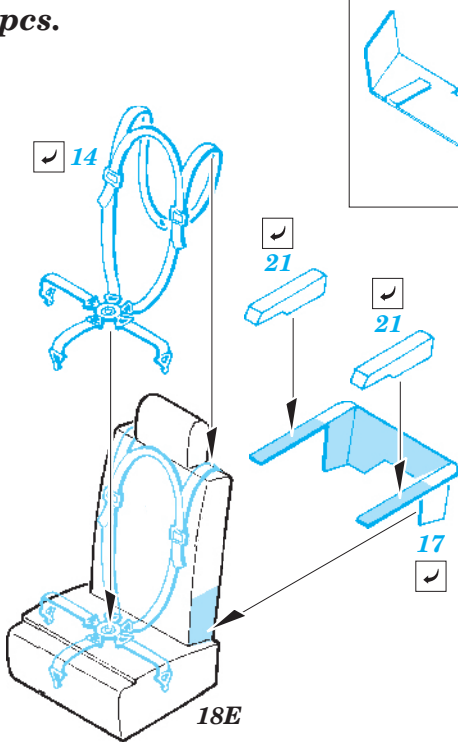

## 73 343

1/72 scale detail set for Airfix kit • sada detailů pro model 1/72 Airfix

- APPLY EXPRESS MASK AND PAINT BEFORE GLUING  
POUŽIT EXPRESS MASK NABARVIT PŘED SLEPENÍM
- SYMMETRICAL ASSEMBLY  
SYMETRICKÁ MONTÁŽ
- REMOVE  
ODSTRANIT
- GRIND  
OBROUSIT
- DRILL HOLE  
VRTAT OTVOR
- BEND  
OHNOUT
- OPTION  
VOLBA
- REPLACE  
NAHRADIT

ORIGINAL KIT PARTS  
PŮVODNÍ DÍLY STAVEBNICE

PHOTO-ETCHED PARTS  
LEPTANÉ DÍLY

PARTS TO BE REMOVED  
DÍLY K ODSTRANĚNÍ

FILL  
TMELIT

3 pcs.

*For further detail sets look for **eduard** 72 505 BAe Nimrod exterior and surface panels  
(not included in this set)*

*For further detail sets look for **eduard** 72 508 BAe Nimrod F.O.D.  
(not included in this set)*

*For further detail sets look for **eduard** 72 509 BAe Nimrod ladder  
(not included in this set)*