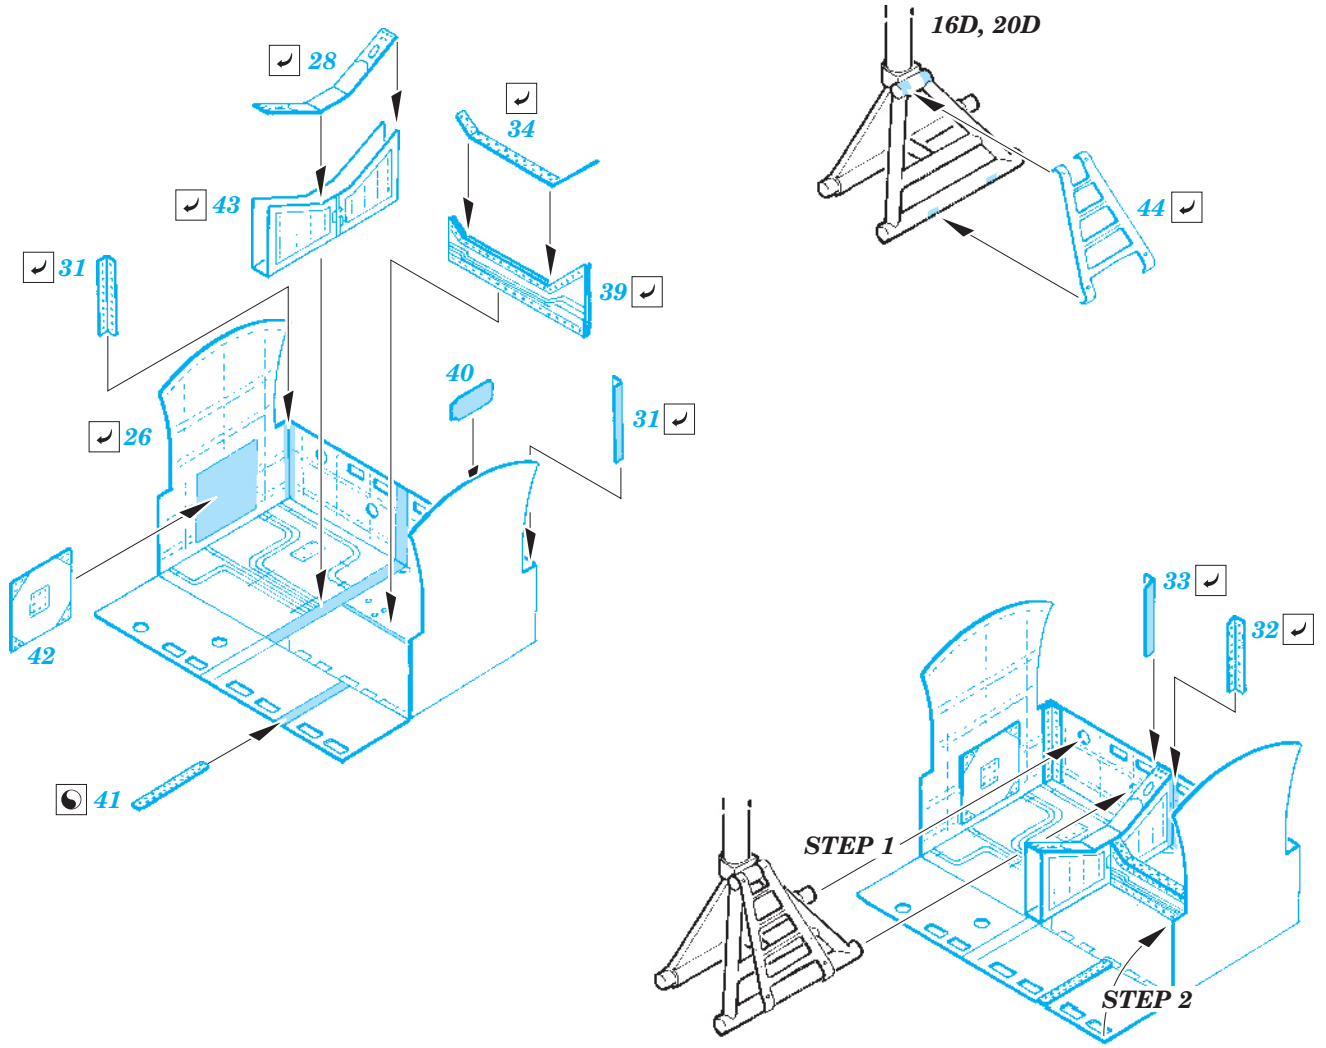

ORIGINAL KIT PARTS  
PŮVODNÍ DÍLY STAVEBNICE

PHOTO-ETCHED PARTS  
LEPTANÉ DÍLY

PARTS TO BE REMOVED  
DÍLY K ODSTRANĚNÍ

FILL  
TMELIT

3 pcs.

*For further detail sets look for **eduard** 72 505 BAe Nimrod exterior and surface panels  
(not included in this set)*

*For further detail sets look for **eduard** 72 508 BAe Nimrod F.O.D.  
(not included in this set)*

*For further detail sets look for **eduard** 72 509 BAe Nimrod ladder  
(not included in this set)*