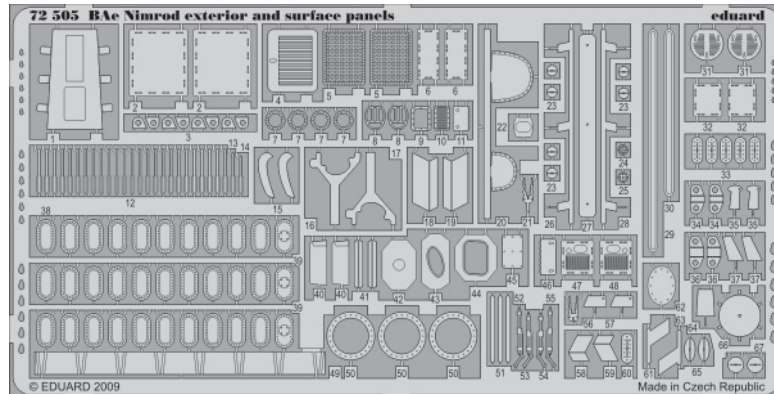

ORIGINAL KIT PARTS  
PŮVODNÍ DÍLY STAVEBNICE

PHOTO-ETCHED PARTS  
LEPTANÉ DÍLY

PARTS TO BE REMOVED  
DÍLY K ODSTRANĚNÍ

FILL  
TMELIT

3 pcs.

*For further detail sets look for **eduard** 72 505 BAe Nimrod exterior and surface panels  
(not included in this set)*

*For further detail sets look for **eduard** 72 508 BAe Nimrod F.O.D.  
(not included in this set)*

*For further detail sets look for **eduard** 72 509 BAe Nimrod ladder  
(not included in this set)*