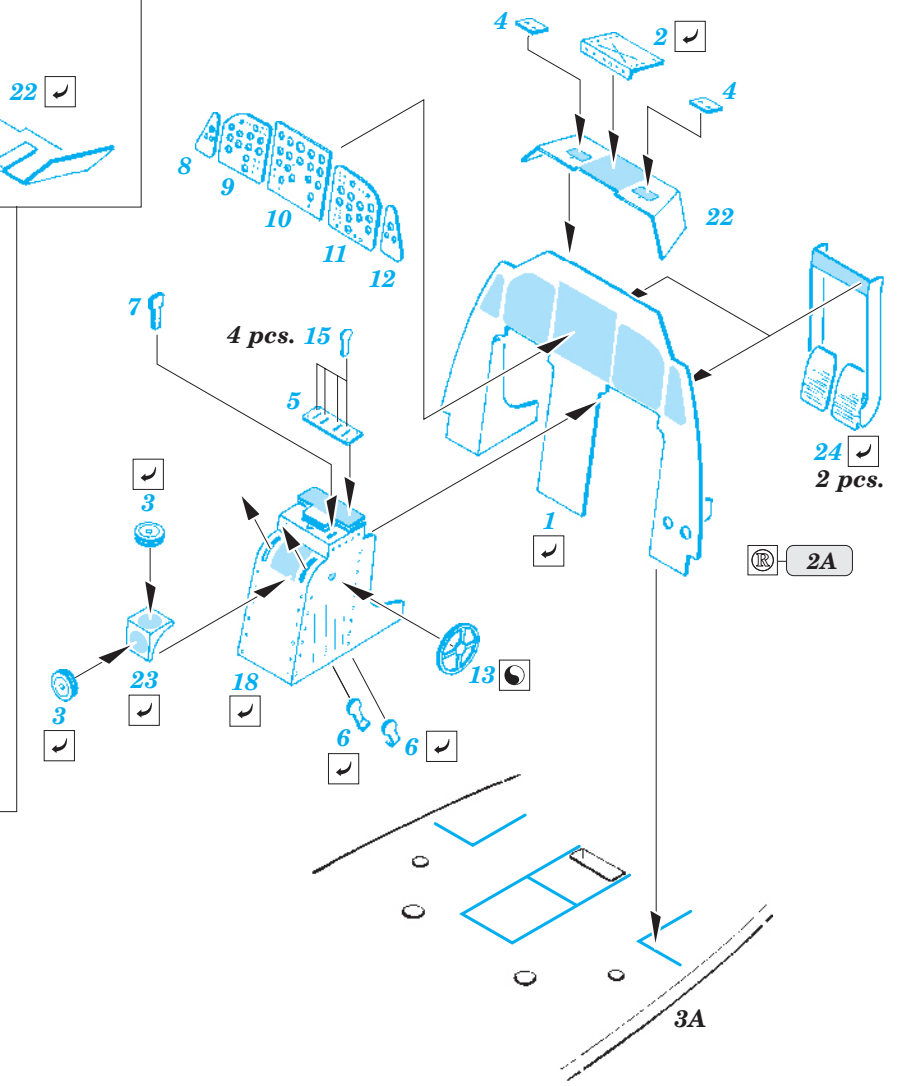

## 73 343

1/72 scale detail set for Airfix kit • sada detailů pro model 1/72 Airfix

- APPLY EXPRESS MASK AND PAINT BEFORE GLUING  
POUŽIT EXPRESS MASK NABARVIT PŘED SLEPENÍM
- SYMMETRICAL ASSEMBLY  
SYMETRICKÁ MONTÁŽ
- REMOVE  
ODSTRANIT
- GRIND  
OBROUSIT
- DRILL HOLE  
VRTAT OTVOR
- BEND  
OHNOUT
- OPTION  
VOLBA
- REPLACE  
NAHRADIT

ORIGINAL KIT PARTS  
PŮVODNÍ DÍLY STAVEBNICE

PHOTO-ETCHED PARTS  
LEPTANÉ DÍLY

PARTS TO BE REMOVED  
DÍLY K ODSTRANĚNÍ

FILL  
TMELIT

3 pcs.

*For further detail sets look for **eduard** 72 505 BAe Nimrod exterior and surface panels  
(not included in this set)*

*For further detail sets look for **eduard** 72 508 BAe Nimrod F.O.D.  
(not included in this set)*

*For further detail sets look for **eduard** 72 509 BAe Nimrod ladder  
(not included in this set)*