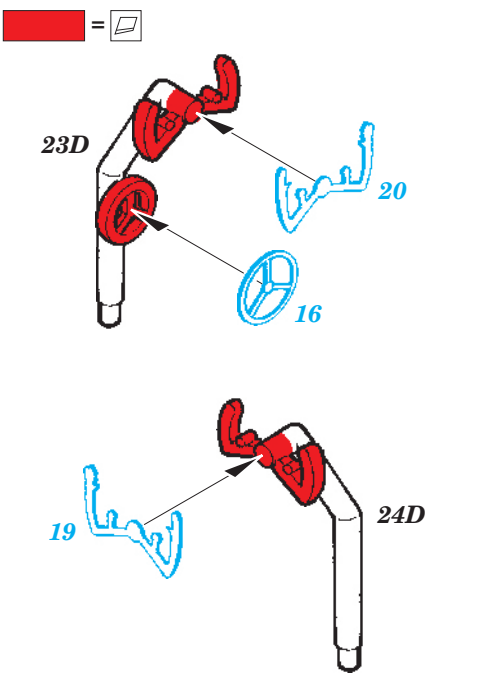

## 73 343

1/72 scale detail set for Airfix kit • sada detailů pro model 1/72 Airfix

- APPLY EXPRESS MASK AND PAINT BEFORE GLUING  
POUŽIT EXPRESS MASK NABARVIT PŘED SLEPENÍM
- SYMMETRICAL ASSEMBLY  
SYMETRICKÁ MONTÁŽ
- REMOVE  
ODSTRANIT
- GRIND  
OBROUSIT
- DRILL HOLE  
VRTAT OTVOR
- BEND  
OHNOUT
- OPTION  
VOLBA
- REPLACE  
NAHRADIT

ORIGINAL KIT PARTS  
PŮVODNÍ DÍLY STAVEBNICE

PHOTO-ETCHED PARTS  
LEPTANÉ DÍLY

PARTS TO BE REMOVED  
DÍLY K ODSTRANĚNÍ

FILL  
TMELIT

3 pcs.

*For further detail sets look for **eduard** 72 505 BAe Nimrod exterior and surface panels  
(not included in this set)*

*For further detail sets look for **eduard** 72 508 BAe Nimrod F.O.D.  
(not included in this set)*

*For further detail sets look for **eduard** 72 509 BAe Nimrod ladder  
(not included in this set)*