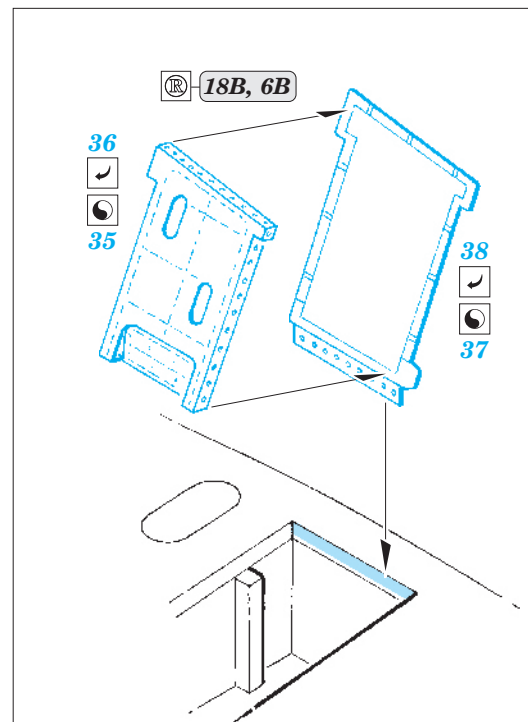

ORIGINAL KIT PARTS  
PŮVODNÍ DÍLY STAVEBNICE

PHOTO-ETCHED PARTS  
LEPTANÉ DÍLY

PARTS TO BE REMOVED  
DÍLY K ODSTRANĚNÍ

FILL  
TMELIT

3 pcs.

*For further detail sets look for **eduard** 72 505 BAe Nimrod exterior and surface panels  
(not included in this set)*

*For further detail sets look for **eduard** 72 508 BAe Nimrod F.O.D.  
(not included in this set)*

*For further detail sets look for **eduard** 72 509 BAe Nimrod ladder  
(not included in this set)*