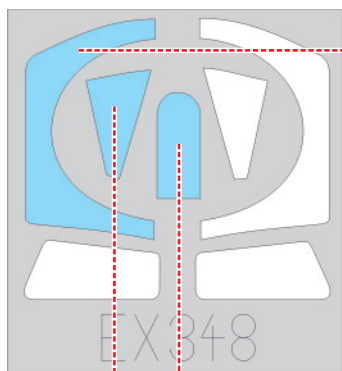

eduard
MASK

EX 348

F-84 1/48

The die-cut mask for accurate canopy frame painting of the
Italeri / Kinetic scale 1/48 KIT

2.)

LIQUID MASK

3.)