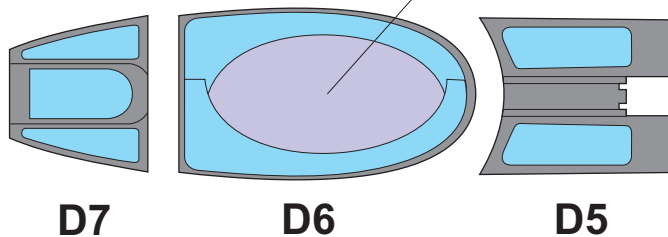

eduard
MASK

EX 348

F-84 1/48

The die-cut mask for accurate canopy frame painting of the
Italeri / Kinetic scale 1/48 KIT

2.)

LIQUID MASK

3.)