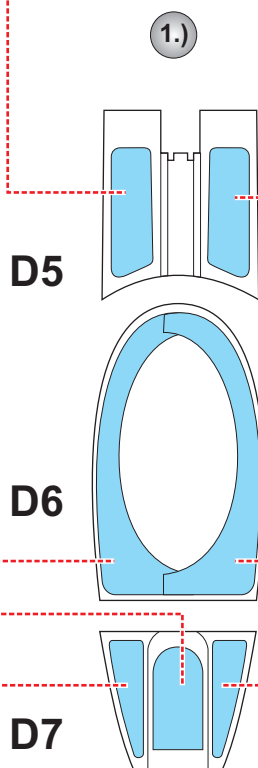

eduard
MASK

EX 348

F-84 1/48

The die-cut mask for accurate canopy frame painting of the
Italeri / Kinetic scale 1/48 KIT

2.)

LIQUID MASK

3.)