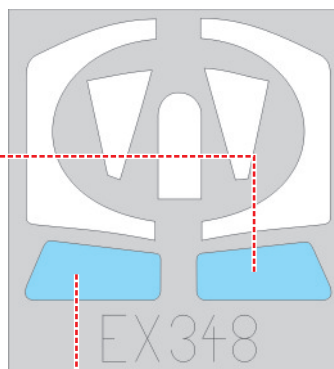

eduard
MASK

EX 348

F-84 1/48

The die-cut mask for accurate canopy frame painting of the
Italeri / Kinetic scale 1/48 KIT

2.)

LIQUID MASK

3.)