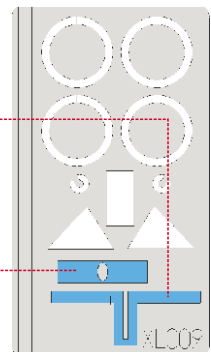

### I.

? CANOPY OPEN

**eduard**  
**Express Mask**  
**XL 009**

**Look for ~~Express~~ Mask XL 009  
for 1/32 Fw-190  
( not included in this set )**

WINDSHIELD

CANOPY

LIQUID MASK