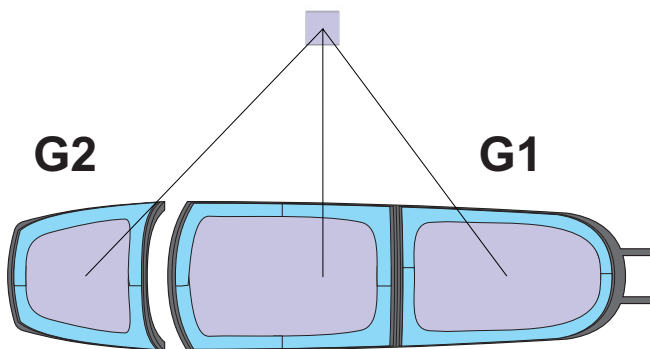

# F-151 1/48

The die-cut mask for accurate canopy frame painting of the  
*Great Wall Hobby L4816 scale 1/48 KIT*

1.)

2.)

3.)

**LIQUID MASK**

4.)