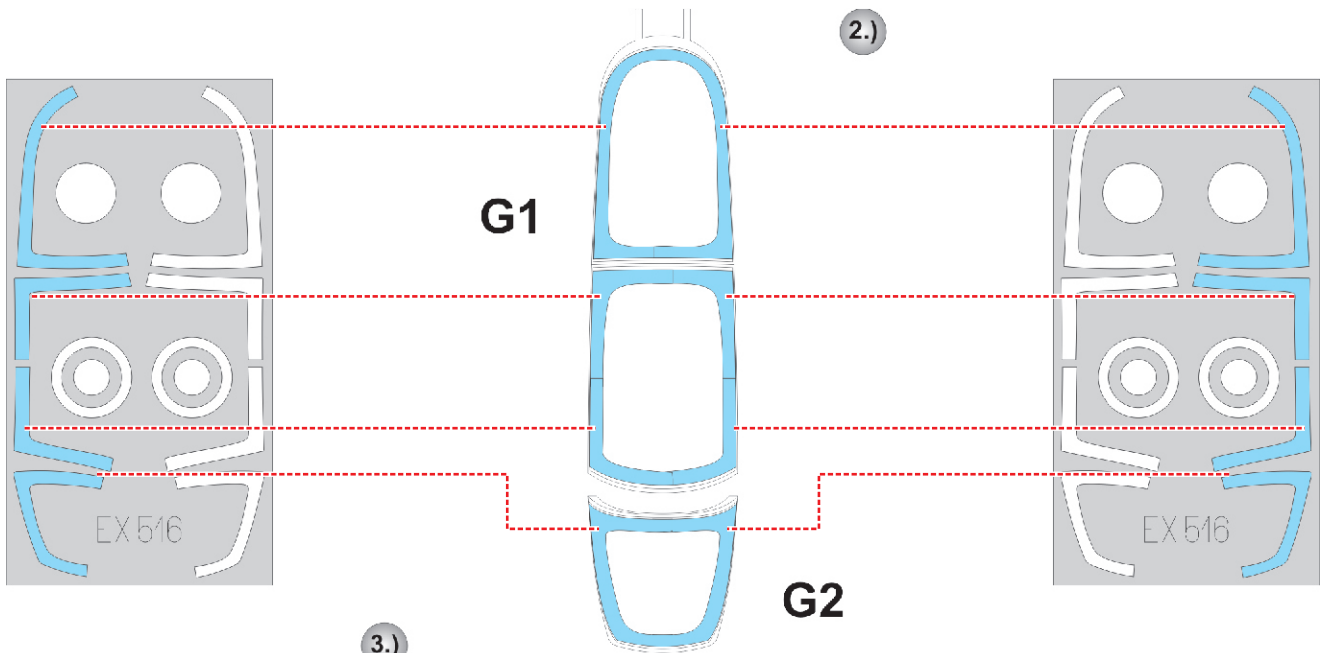

# F-151 1/48

The die-cut mask for accurate canopy frame painting of the  
*Great Wall Hobby L4816 scale 1/48 KIT*

1.)

2.)

3.)

**LIQUID MASK**

4.)