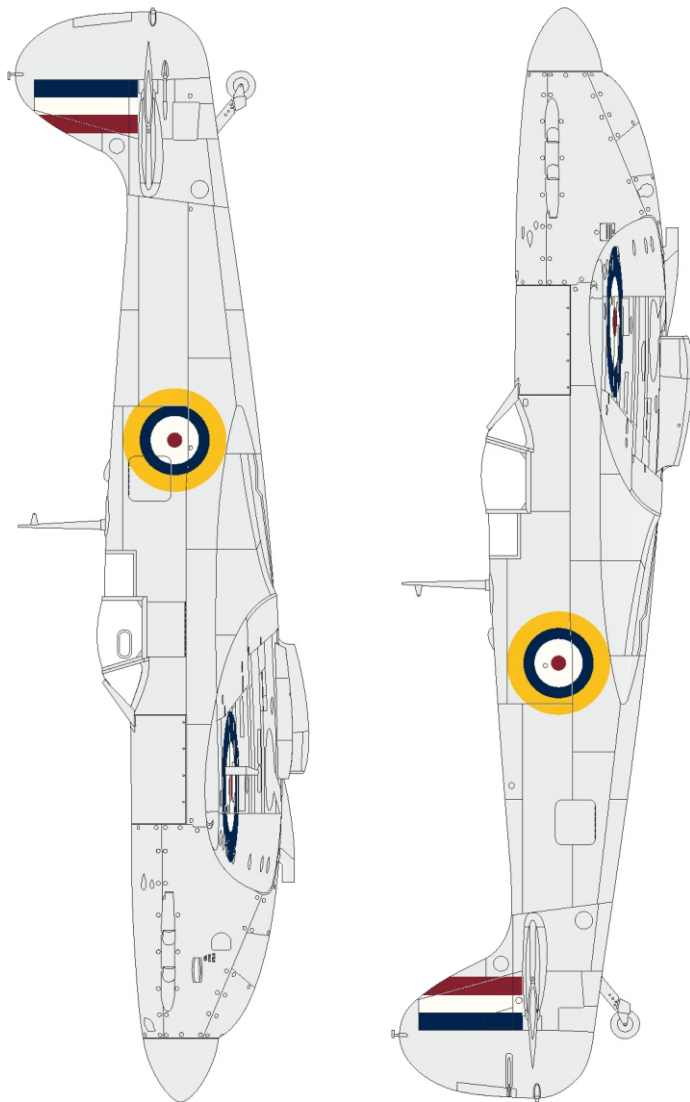

SCALE  
1/48

# Spitfire Mk.I national insignia

ITEM #  
D48053

DESIGNED EXCLUSIVELY FOR Spitfire Mk.I BY EDUARD

Eduard - Model Accessories, 435 21 Obrnice 170,  
Czech Republic

WWW.EDUARD.COM

D48053 Spitfire Mk.I national insignia 1/48

1/48