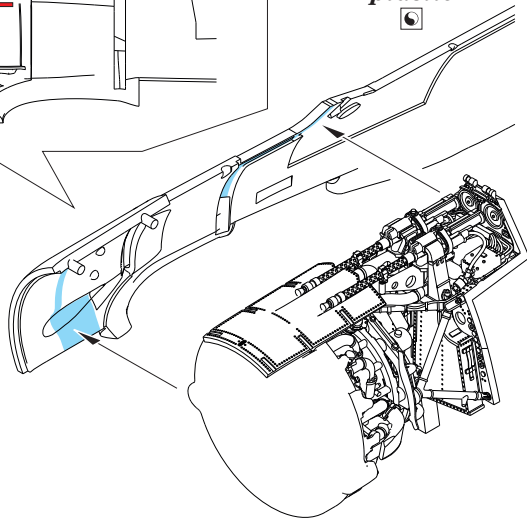

BEST ~~BRASS~~ RESIN AROUND!

A**1****R55**  **R54****2****R60**H 70
C 60
RLM02 GRAY**PE16** **R55****R54****PE16** H 70
C 60
RLM02 GRAY = **R60****3**H 70
C 60
RLM02 GRAY**PE20** **R61**H 70
C 60
RLM02 GRAY**4**H 70
C 60
RLM02 GRAY**R39****5****R62**H 12
C 33
FLAT BLACK**PE14****R28**H 70
C 60
RLM02 GRAY**PE15**H 70
C 60
RLM02 GRAYH 70
C 60
RLM02 GRAYH 70
C 60
RLM02 GRAYH 70
C 60
RLM02 GRAYH 70
C 60
RLM02 GRAYH 70
C 60
RLM02 GRAYH 70
C 60
RLM02 GRAYH 70
C 60
RLM02 GRAYH 70
C 60
RLM02 GRAYH 70
C 60
RLM02 GRAYH 70
C 60
RLM02 GRAYH 70
C 60
RLM02 GRAY**R62**H 12
C 33
FLAT BLACKH 70
C 60
RLM02 GRAYREMOVE
ODSTRANITBEND
OHNOTSYMMETRICAL ASSEMBLY
SYMETRICKÁ MONTÁŽGRIND
OBROUSITOPTION
VOLBASCRIBE THE PANEL AND HOLES
RYTIDRILL HOLE
VRTÁT OTVORREPLACE
NAHRADITREVERSE SIDE
OTOČIT

6

7

9

8

10

plastic

11

plastic

13

DESIGNED FOR OPEN POSITION ONLY

H 70
C 60
RLM02 GRAY

R53

PE18

PE19

PE19

PE17