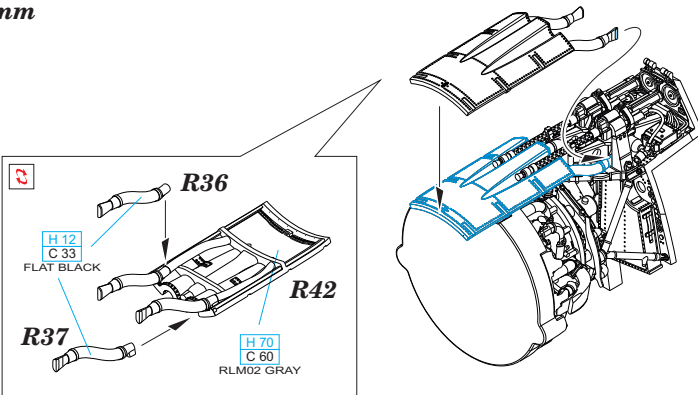

BEST ~~BRASS~~ RESIN AROUND!

A**1****R55**  **R54****2****R60**H 70
C 60
RLM02 GRAY**PE16** **R55****R54****PE16** H 70
C 60
RLM02 GRAY = **R60****3**H 70
C 60
RLM02 GRAY**PE20** **R61**H 70
C 60
RLM02 GRAY**4**H 70
C 60
RLM02 GRAY**R39****5****R62**H 12
C 33
FLAT BLACK**PE14****R28**H 70
C 60
RLM02 GRAY**PE15**H 70
C 60
RLM02 GRAYH 70
C 60
RLM02 GRAYH 70
C 60
RLM02 GRAYH 70
C 60
RLM02 GRAYH 70
C 60
RLM02 GRAYH 70
C 60
RLM02 GRAYH 70
C 60
RLM02 GRAYH 70
C 60
RLM02 GRAYH 70
C 60
RLM02 GRAYH 70
C 60
RLM02 GRAYH 70
C 60
RLM02 GRAYH 70
C 60
RLM02 GRAY**R62**H 12
C 33
FLAT BLACKH 70
C 60
RLM02 GRAYREMOVE
ODSTRANITBEND
OHNOTSYMMETRICAL ASSEMBLY
SYMETRICKÁ MONTÁŽGRIND
OBROUSITOPTION
VOLBASCRIBE THE PANEL AND HOLES
RYTIDRILL HOLE
VRTÁT OTVORREPLACE
NAHRADITREVERSE SIDE
OTOČIT

6

7

9

8

10

plastic

11

plastic

13

DESIGNED FOR OPEN POSITION ONLY

H 70
C 60
RLM02 GRAY

R53

PE18

PE19

PE19

PE17