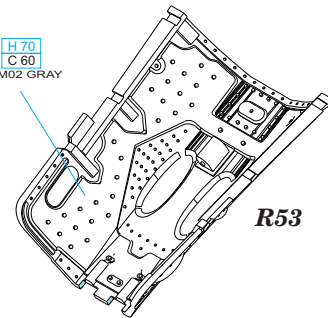

BEST ~~BRASS~~ RESIN AROUND!

A**1****R55**  **R54****2****R60**H 70
C 60
RLM02 GRAY**PE16** **R55****R54****PE16** H 70
C 60
RLM02 GRAY = **R60****3**H 70
C 60
RLM02 GRAY**PE20** **R61**H 70
C 60
RLM02 GRAY**4**H 70
C 60
RLM02 GRAY**R39****5****R62**H 12
C 33
FLAT BLACK**PE14****R28**H 70
C 60
RLM02 GRAY**PE15**H 70
C 60
RLM02 GRAYH 70
C 60
RLM02 GRAYH 70
C 60
RLM02 GRAYH 70
C 60
RLM02 GRAYH 70
C 60
RLM02 GRAYH 70
C 60
RLM02 GRAYH 70
C 60
RLM02 GRAYH 70
C 60
RLM02 GRAYH 70
C 60
RLM02 GRAYH 70
C 60
RLM02 GRAYH 70
C 60
RLM02 GRAYH 70
C 60
RLM02 GRAY**R62**H 12
C 33
FLAT BLACKH 70
C 60
RLM02 GRAYREMOVE
ODSTRANITBEND
OHNOTSYMMETRICAL ASSEMBLY
SYMETRICKÁ MONTÁŽGRIND
OBROUSITOPTION
VOLBASCRIBE THE PANEL AND HOLES
RYTIDRILL HOLE
VRTÁT OTVORREPLACE
NAHRADITREVERSE SIDE
OTOČIT

6

7

9

8

10

plastic

11

plastic

13

DESIGNED FOR OPEN POSITION ONLY

H 70
C 60
RLM02 GRAY

R53

PE18

PE19

PE19

PE17