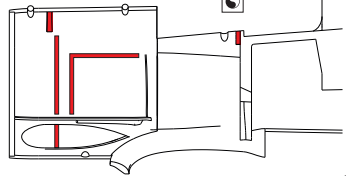

BEST ~~BRASS~~ RESIN AROUND!

A**1****R55**  **R54****2****R60**H 70
C 60
RLM02 GRAY**PE16** **R55****R54****PE16** H 70
C 60
RLM02 GRAY = **R60****3**H 70
C 60
RLM02 GRAY**PE20** **R61**H 70
C 60
RLM02 GRAY**4**H 70
C 60
RLM02 GRAY**R39****5****R62**H 12
C 33
FLAT BLACK**PE14****R28**H 70
C 60
RLM02 GRAY**PE15**H 70
C 60
RLM02 GRAYH 70
C 60
RLM02 GRAYH 70
C 60
RLM02 GRAYH 70
C 60
RLM02 GRAYH 70
C 60
RLM02 GRAYH 70
C 60
RLM02 GRAYH 70
C 60
RLM02 GRAYH 70
C 60
RLM02 GRAYH 70
C 60
RLM02 GRAYH 70
C 60
RLM02 GRAYH 70
C 60
RLM02 GRAYH 70
C 60
RLM02 GRAY**R62**H 12
C 33
FLAT BLACKH 70
C 60
RLM02 GRAYREMOVE
ODSTRANITBEND
OHNOTSYMMETRICAL ASSEMBLY
SYMETRICKÁ MONTÁŽGRIND
OBROUSITOPTION
VOLBASCRIBE THE PANEL AND HOLES
RYTIDRILL HOLE
VRTÁT OTVORREPLACE
NAHRADITREVERSE SIDE
OTOČIT

13

DESIGNED FOR OPEN POSITION ONLY

H 70
C 60
RLM02 GRAY

R53

PE18

PE19

PE19

PE17