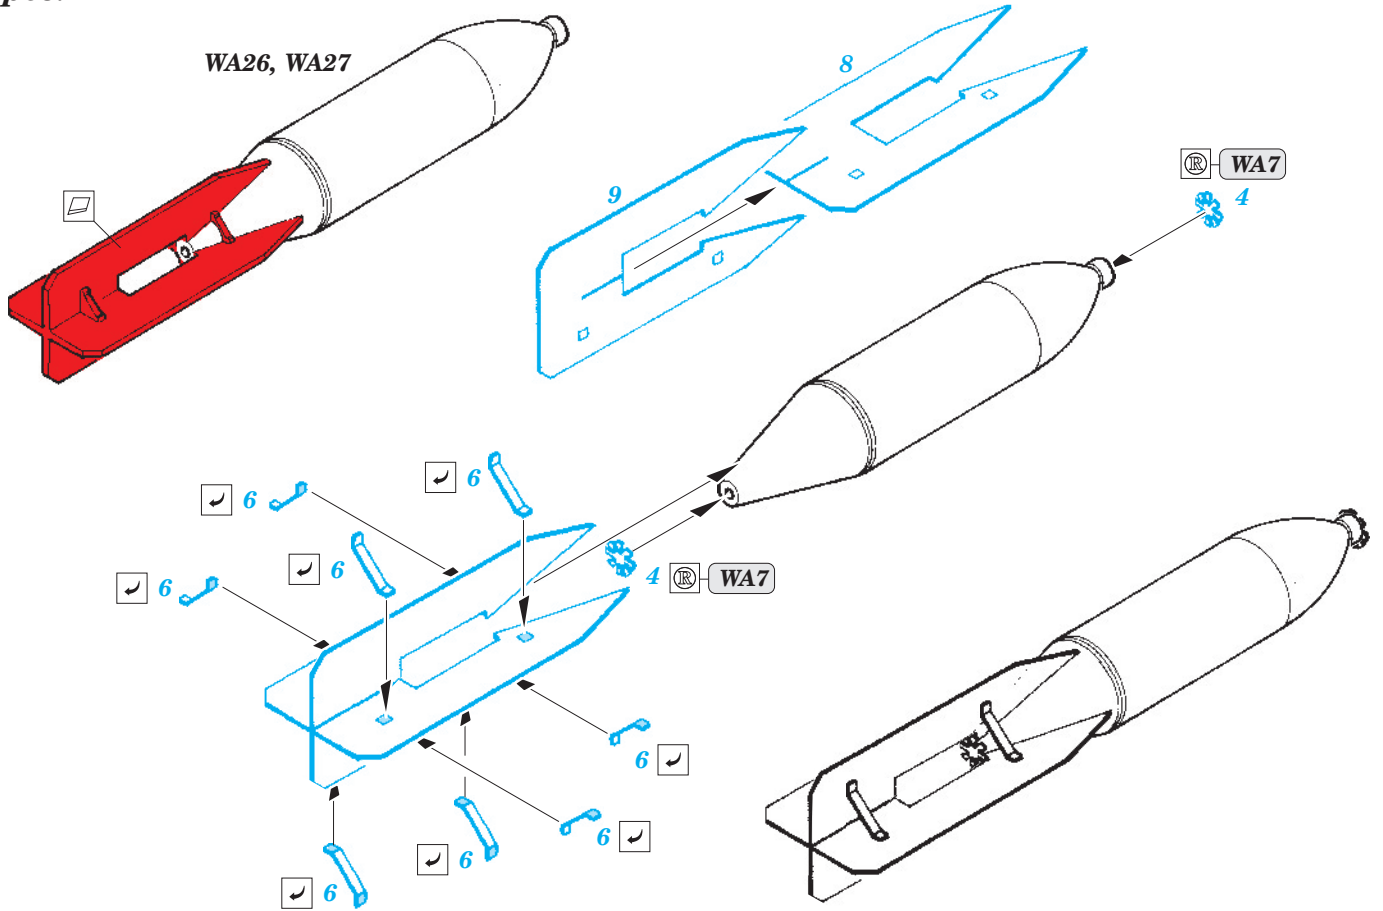

Il-2m armament and bomb tails

eduard

32 308

1/32 scale detail set for Hobby Boss kit • sada detailů pro model 1/32 Hobby Boss

- APPLY EXPRESS MASK AND PAINT BEFORE GLUING
POUŽIT EXPRESS MASK NABARVIT PŘED SLEPENÍM
- SYMMETRICAL ASSEMBLY
SYMETRICKÁ MONTÁŽ
- REMOVE
ODSTRANIT
- GRIND
OBROUSIT
- DRILL HOLE
VRTAT OTVOR
- BEND
OHNOUT
- OPTION
VOLBA
- REPLACE
NAHRADIT

4 pcs.

WA5, WA8

2 pcs.

WA1, WA4

2 pcs.

4 pcs.

2 pcs.

For further detail sets look for **eduard** 32 713 Il-2m two seater interior S.A. (not included in this set)

For further detail sets look for **eduard** 32 290 Il-2m two seater exterior (not included in this set)

For further detail sets look for **eduard** 32 291 Il-2m landing flaps (not included in this set)