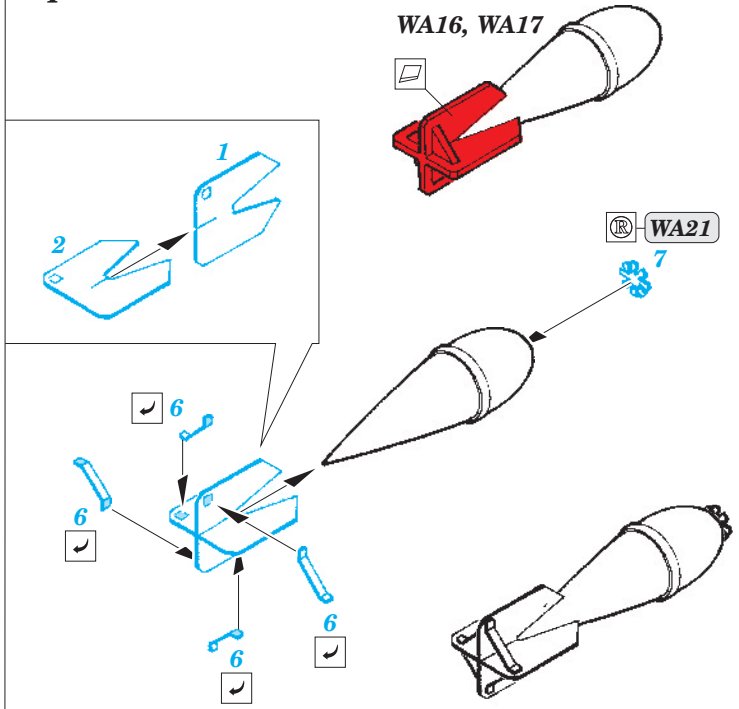

Il-2m armament and bomb tails

eduard

32 308

1/32 scale detail set for Hobby Boss kit • sada detailů pro model 1/32 Hobby Boss

- APPLY EXPRESS MASK AND PAINT BEFORE GLUING
POUŽIT EXPRESS MASK NABARVIT PŘED SLEPENÍM
- SYMMETRICAL ASSEMBLY
SYMETRICKÁ MONTÁŽ
- REMOVE
ODSTRANIT
- GRIND
OBROUSIT
- DRILL HOLE
VRTAT OTVOR
- BEND
OHNOUT
- OPTION
VOLBA
- REPLACE
NAHRADIT

ORIGINAL KIT PARTS
PŮVODNÍ DÍLY STAVEBNICE

PHOTO-ETCHED PARTS
LEPTANÉ DÍLY

PARTS TO BE REMOVED
DÍLY K ODSTRANĚNÍ

FILL
TMELIT

8 pcs.

WA15, WA25

4 pcs.

WA13, WA14

4 pcs.

WA5, WA8

2 pcs.

WA1, WA4

2 pcs.

4 pcs.

2 pcs.

For further detail sets look for **eduard** 32 713 Il-2m two seater interior S.A. (not included in this set)

For further detail sets look for **eduard** 32 290 Il-2m two seater exterior (not included in this set)

For further detail sets look for **eduard** 32 291 Il-2m landing flaps (not included in this set)