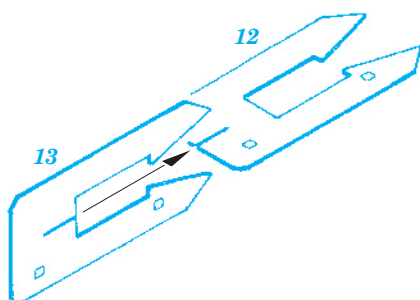

ORIGINAL KIT PARTS
PŮVODNÍ DÍLY STAVEBNICE

PHOTO-ETCHED PARTS
LEPTANÉ DÍLY

PARTS TO BE REMOVED
DÍLY K ODSTRANĚNÍ

FILL
TMELIT

8 pcs.

WA15, WA25

4 pcs.

WA13, WA14

4 pcs.

WA5, WA8

2 pcs.

WA1, WA4

2 pcs.

4 pcs.

2 pcs.

For further detail sets look for **eduard** 32 713 Il-2m two seater interior S.A. (not included in this set)

For further detail sets look for **eduard** 32 290 Il-2m two seater exterior (not included in this set)

For further detail sets look for **eduard** 32 291 Il-2m landing flaps (not included in this set)