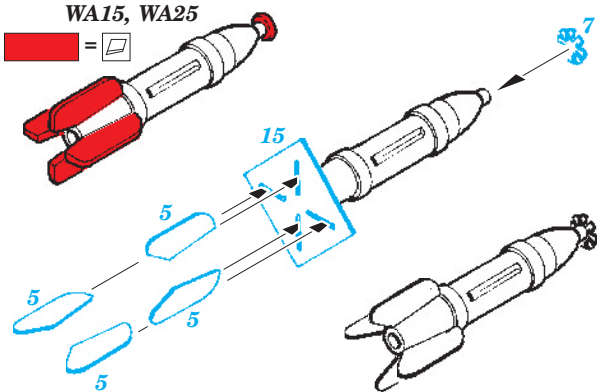

Il-2m armament and bomb tails

eduard

32 308

1/32 scale detail set for Hobby Boss kit • sada detailů pro model 1/32 Hobby Boss

- APPLY EXPRESS MASK AND PAINT BEFORE GLUING
POUŽIT EXPRESS MASK NABARVIT PŘED SLEPENÍM
- SYMMETRICAL ASSEMBLY
SYMETRICKÁ MONTÁŽ
- REMOVE
ODSTRANIT
- GRIND
OBROUSIT
- DRILL HOLE
VRTAT OTVOR
- BEND
OHNOUT
- OPTION
VOLBA
- REPLACE
NAHRADIT

ORIGINAL KIT PARTS
PŮVODNÍ DÍLY STAVEBNICE

PHOTO-ETCHED PARTS
LEPTANÉ DÍLY

PARTS TO BE REMOVED
DÍLY K ODSTRANĚNÍ

FILL
TMELIT

8 pcs.

WA15, WA25

4 pcs.

WA13, WA14

4 pcs.

WA5, WA8

2 pcs.

WA1, WA4

2 pcs.

4 pcs.

2 pcs.

For further detail sets look for **eduard** 32 713 Il-2m two seater interior S.A. (not included in this set)

For further detail sets look for **eduard** 32 290 Il-2m two seater exterior (not included in this set)

For further detail sets look for **eduard** 32 291 Il-2m landing flaps (not included in this set)