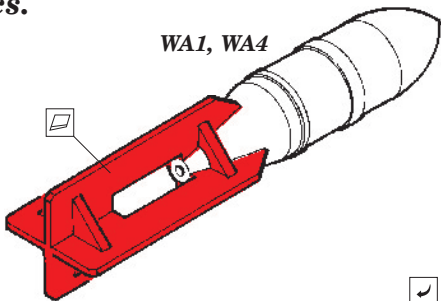

Il-2m armament and bomb tails

eduard

32 308

1/32 scale detail set for Hobby Boss kit • sada detailů pro model 1/32 Hobby Boss

- APPLY EXPRESS MASK AND PAINT BEFORE GLUING
POUŽIT EXPRESS MASK NABARVIT PŘED SLEPENÍM
- SYMMETRICAL ASSEMBLY
SYMETRICKÁ MONTÁŽ
- REMOVE
ODSTRANIT
- GRIND
OBROUSIT
- DRILL HOLE
VRTAT OTVOR
- BEND
OHNOUT
- OPTION
VOLBA
- REPLACE
NAHRADIT

ORIGINAL KIT PARTS
PŮVODNÍ DÍLY STAVEBNICE

PHOTO-ETCHED PARTS
LEPTANÉ DÍLY

PARTS TO BE REMOVED
DÍLY K ODSTRANĚNÍ

FILL
TMELIT

8 pcs.

WA15, WA25

4 pcs.

WA13, WA14

4 pcs.

WA5, WA8

2 pcs.

WA1, WA4

2 pcs.

4 pcs.

2 pcs.

For further detail sets look for **eduard** 32 713 Il-2m two seater interior S.A. (not included in this set)

For further detail sets look for **eduard** 32 290 Il-2m two seater exterior (not included in this set)

For further detail sets look for **eduard** 32 291 Il-2m landing flaps (not included in this set)