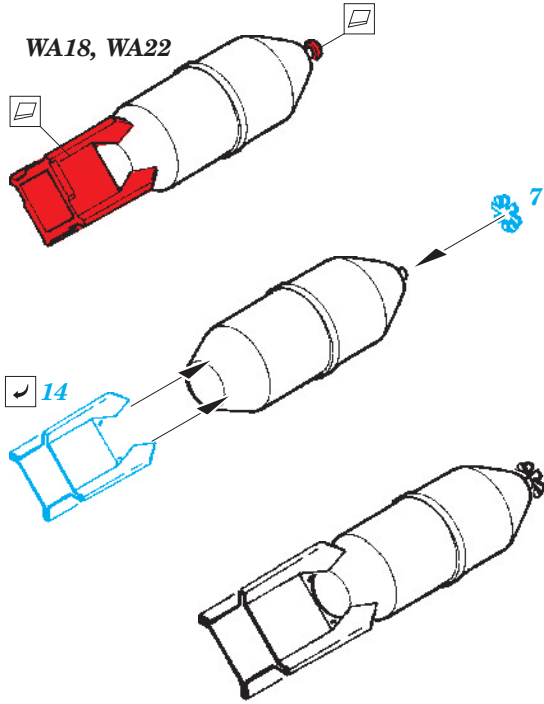

ORIGINAL KIT PARTS
PŮVODNÍ DÍLY STAVEBNICE

PHOTO-ETCHED PARTS
LEPTANÉ DÍLY

PARTS TO BE REMOVED
DÍLY K ODSTRANĚNÍ

FILL
TMELIT

8 pcs.

WA15, WA25

4 pcs.

WA13, WA14

4 pcs.

WA5, WA8

2 pcs.

WA1, WA4

2 pcs.

4 pcs.

2 pcs.

For further detail sets look for **eduard** 32 713 Il-2m two seater interior S.A. (not included in this set)

For further detail sets look for **eduard** 32 290 Il-2m two seater exterior (not included in this set)

For further detail sets look for **eduard** 32 291 Il-2m landing flaps (not included in this set)