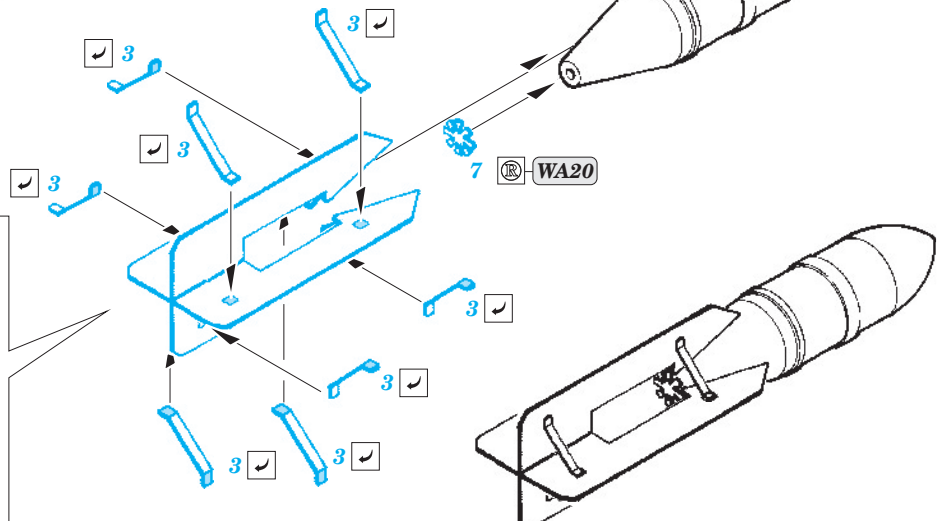

Il-2m armament and bomb tails

eduard

32 308

1/32 scale detail set for Hobby Boss kit • sada detailů pro model 1/32 Hobby Boss

- APPLY EXPRESS MASK AND PAINT BEFORE GLUING
POUŽIT EXPRESS MASK NABARVIT PŘED SLEPENÍM
- SYMMETRICAL ASSEMBLY
SYMETRICKÁ MONTÁŽ
- REMOVE
ODSTRANIT
- GRIND
OBROUSIT
- DRILL HOLE
VRTAT OTVOR
- BEND
OHNOUT
- OPTION
VOLBA
- REPLACE
NAHRADIT

ORIGINAL KIT PARTS
PŮVODNÍ DÍLY STAVEBNICE

PHOTO-ETCHED PARTS
LEPTANÉ DÍLY

PARTS TO BE REMOVED
DÍLY K ODSTRANĚNÍ

FILL
TMELIT

8 pcs.

WA15, WA25

4 pcs.

WA13, WA14

4 pcs.

WA5, WA8

2 pcs.

WA1, WA4

2 pcs.

4 pcs.

2 pcs.

For further detail sets look for **eduard** 32 713 Il-2m two seater interior S.A. (not included in this set)

For further detail sets look for **eduard** 32 290 Il-2m two seater exterior (not included in this set)

For further detail sets look for **eduard** 32 291 Il-2m landing flaps (not included in this set)