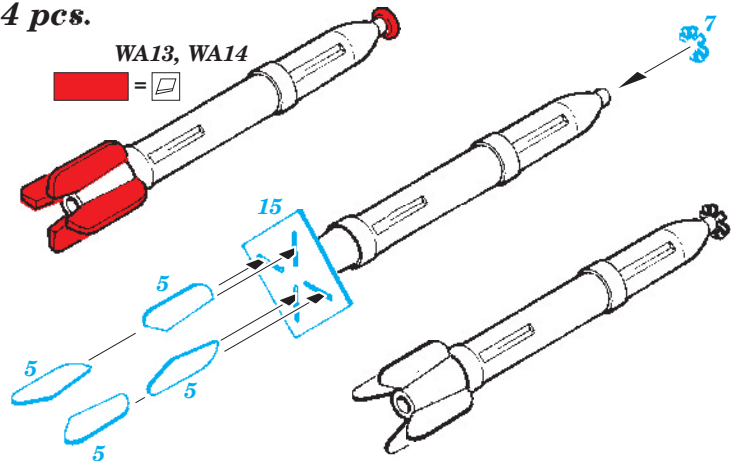

Il-2m armament and bomb tails

eduard

32 308

1/32 scale detail set for Hobby Boss kit • sada detailů pro model 1/32 Hobby Boss

- APPLY EXPRESS MASK AND PAINT BEFORE GLUING
POUŽIT EXPRESS MASK NABARVIT PŘED SLEPENÍM
- SYMMETRICAL ASSEMBLY
SYMETRICKÁ MONTÁŽ
- REMOVE
ODSTRANIT
- GRIND
OBROUSIT
- DRILL HOLE
VRTAT OTVOR
- BEND
OHNOUT
- OPTION
VOLBA
- REPLACE
NAHRADIT

ORIGINAL KIT PARTS
PŮVODNÍ DÍLY STAVEBNICE

PHOTO-ETCHED PARTS
LEPTANÉ DÍLY

PARTS TO BE REMOVED
DÍLY K ODSTRANĚNÍ

FILL
TMELIT

8 pcs.

WA15, WA25

4 pcs.

WA13, WA14

4 pcs.

WA5, WA8

2 pcs.

WA1, WA4

2 pcs.

4 pcs.

2 pcs.

For further detail sets look for **eduard** 32 713 Il-2m two seater interior S.A. (not included in this set)

For further detail sets look for **eduard** 32 290 Il-2m two seater exterior (not included in this set)

For further detail sets look for **eduard** 32 291 Il-2m landing flaps (not included in this set)