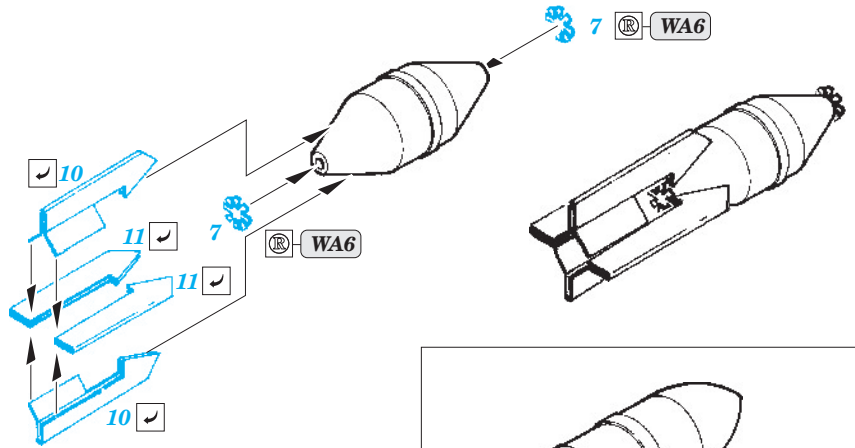

Il-2m armament and bomb tails

eduard

32 308

1/32 scale detail set for Hobby Boss kit • sada detailů pro model 1/32 Hobby Boss

- APPLY EXPRESS MASK AND PAINT BEFORE GLUING
POUŽIT EXPRESS MASK NABARVIT PŘED SLEPENÍM
- SYMMETRICAL ASSEMBLY
SYMETRICKÁ MONTÁŽ
- REMOVE
ODSTRANIT
- GRIND
OBROUSIT
- DRILL HOLE
VRTAT OTVOR
- BEND
OHNOUT
- OPTION
VOLBA
- REPLACE
NAHRADIT

ORIGINAL KIT PARTS
PŮVODNÍ DÍLY STAVEBNICE

PHOTO-ETCHED PARTS
LEPTANÉ DÍLY

PARTS TO BE REMOVED
DÍLY K ODSTRANĚNÍ

FILL
TMELIT

8 pcs.

WA15, WA25

4 pcs.

WA13, WA14

4 pcs.

WA5, WA8

2 pcs.

WA1, WA4

2 pcs.

4 pcs.

2 pcs.

For further detail sets look for **eduard** 32 713 Il-2m two seater interior S.A. (not included in this set)

For further detail sets look for **eduard** 32 290 Il-2m two seater exterior (not included in this set)

For further detail sets look for **eduard** 32 291 Il-2m landing flaps (not included in this set)