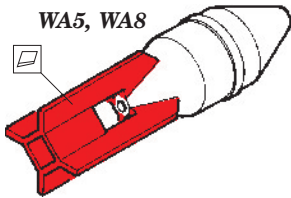

ORIGINAL KIT PARTS
PŮVODNÍ DÍLY STAVEBNICE

PHOTO-ETCHED PARTS
LEPTANÉ DÍLY

PARTS TO BE REMOVED
DÍLY K ODSTRANĚNÍ

FILL
TMELIT

8 pcs.

WA15, WA25

4 pcs.

WA13, WA14

4 pcs.

WA5, WA8

2 pcs.

WA1, WA4

2 pcs.

4 pcs.

2 pcs.

For further detail sets look for **eduard** 32 713 Il-2m two seater interior S.A. (not included in this set)