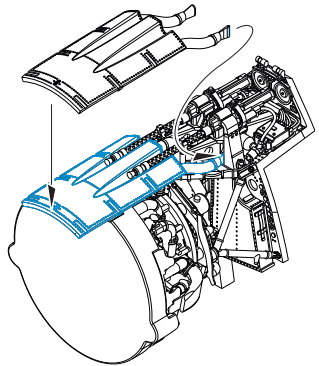

10

C

R93
H 12
C 33
FLAT BLACK
R42
H 70
C 60
RLM02 GRAY
R94