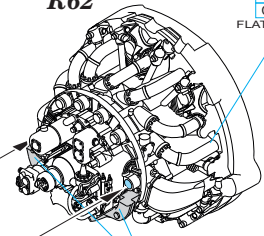

H 12
C 33

FLAT BLACK

PE15

H 70
C 60

RLM02 GRAY

R62