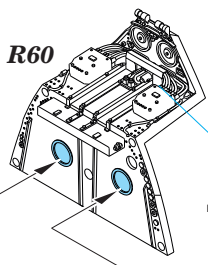

H 70
C 60

RLM02 GRAY

R54

PE16

H 70
C 60

RLM02 GRAY