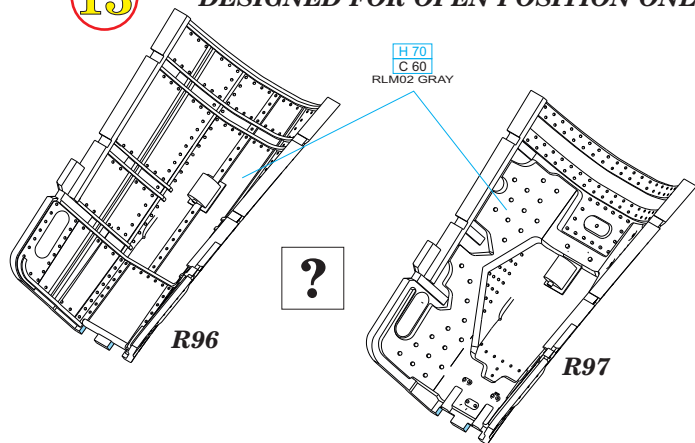

wire
ø - 0,3mm
l - 6,5mm

8

H 8
C 8
SILVER

R58

H 8
C 8
SILVER

R56

wire
ø - 0,4mm
l - 10,5mm

H 12
C 33
FLAT BLACK

R58

H 8
C 8
SILVER

H 12
C 33
FLAT BLACK

wire
ø - 0,4mm
l - 8mm

MC214
DARK IRON

R59

R57

H 8
C 8
SILVER

10

C

R93
H 12
C 33
FLAT BLACK
R42
H 70
C 60
RLM02 GRAY
R94

■ = □

R59

R58

plastic

11 plastic

13

DESIGNED FOR OPEN POSITION ONLY

12

PE21

plastic

PE18

PE19

PE19