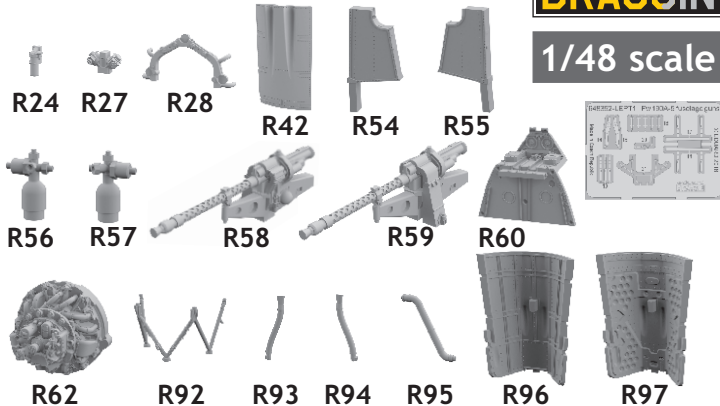

648 392 Fw 190A-5 fuselage guns

for Eduard kit - pro stavebnici Eduard

1/48 scale

COLOURS

GSI Creos (GUNZE)			Mr.METAL COLOR	
AQUEOUS	Mr.COLOR			
[H 7]	[C 7]	BROWN	[MC214]	DARK IRON
[H 8]	[C 8]	SILVER		
[H 12]	[C 33]	FLAT BLACK		
[H 70]	[C 60]	RLM GRAY		