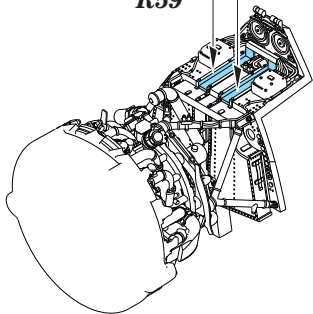

wire
ø - 0,3mm
l - 6,5mm

8

H 8
C 8
SILVER

R58

H 8
C 8
SILVER

R56

wire
ø - 0,4mm
l - 10,5mm

H 12
C 33
FLAT BLACK

R58

H 8
C 8
SILVER

H 12
C 33
FLAT BLACK

wire
ø - 0,4mm
l - 8mm

MC214
DARK IRON

R59

R57

H 8
C 8
SILVER

10

C

R93
H 12
C 33
FLAT BLACK
R42
H 70
C 60
RLM02 GRAY
R94

■ = □

R59

R58

plastic

11 plastic