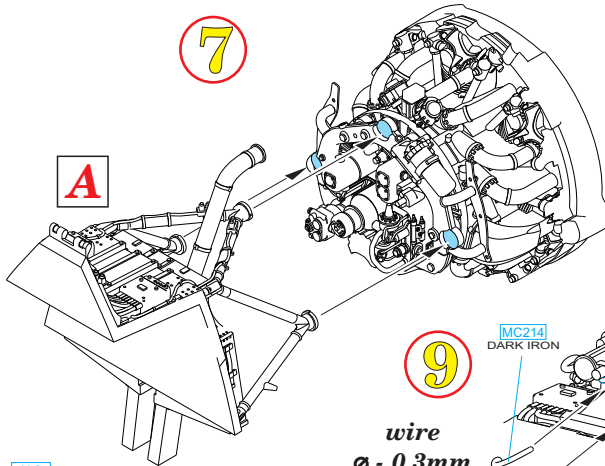

7

A

H 70
C 60
RLM02 GRAY
H 8
C 8
SILVER
H 8
C 8
SILVER

R24