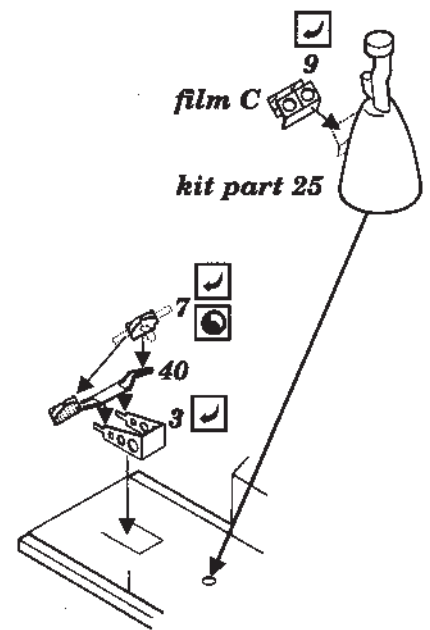

C RUDDER & PEDALS