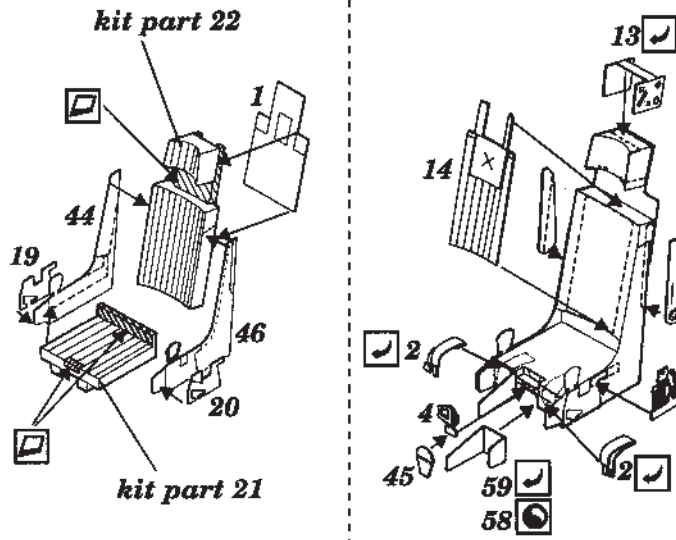

A EJECTION SEAT