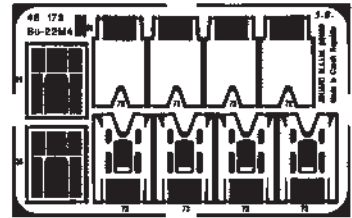

# Su-22M4

1/48 scale detail set for KP kit

48 173

-  OPPOSITE SIDE
-  REMOVE
-  BEND
-  REPLACE
-  GRIND