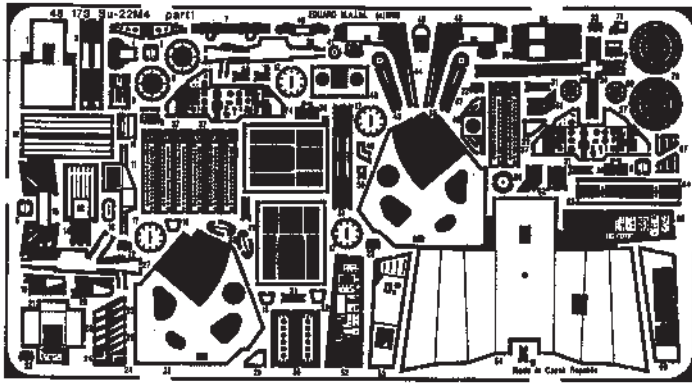

# Su-22M4

1/48 scale detail set for KP kit

48 173

-  OPPOSITE SIDE
-  REMOVE
-  BEND
-  REPLACE
-  GRIND