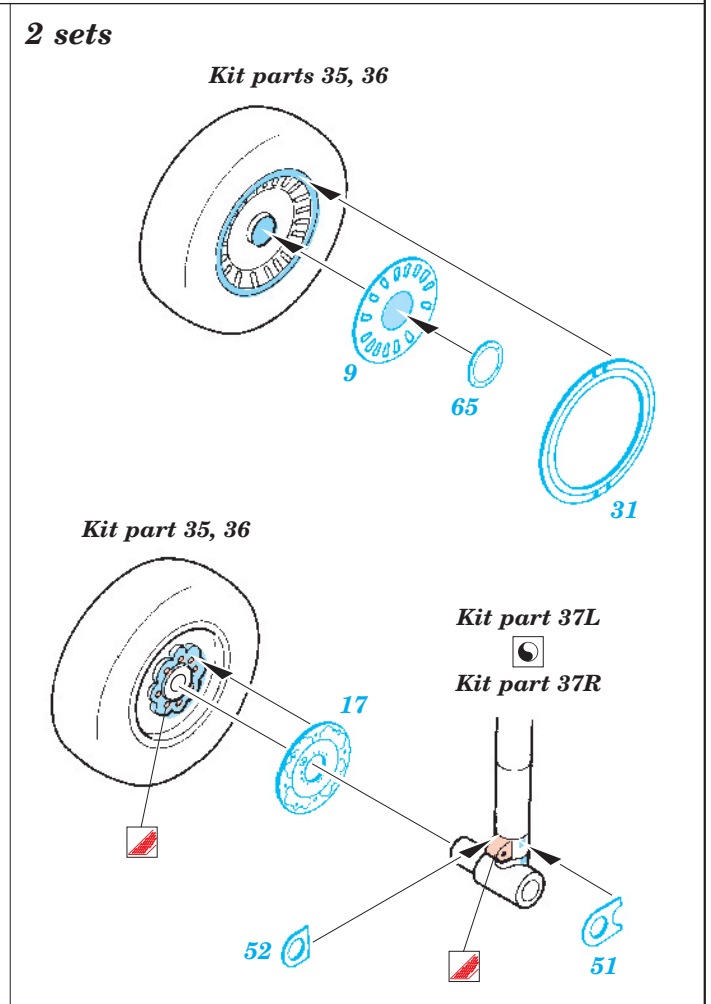

ORIGINAL KIT PARTS
PŮVODNÍ DÍLY STAVEBNICE
 PHOTO-ETCHED PARTS
LEPTANÉ DÍLY
 PARTS TO BE REMOVED
DÍLY K ODSTRANĚNÍ
 FILL
TMELIT

Kit parts 10, 55

Kit parts 10, 55

Kit parts 9, 54

III.

Kit parts 10, 55

Kit parts 9, 54

V.

Kit parts 7, 8

Kit parts 10, 55

Kit parts 9, 54

IV.

1mm

plastic

Kit part 12

Kit part 11

Kit part 21

TEMPLATE
 Make 2 pcs from plastic
 1mm sheet as replacement k.p. 11,12

References : Archiv-Press - MiG-25
AJ-Press - Monografie lotnizce - Mig-25, MiG-31