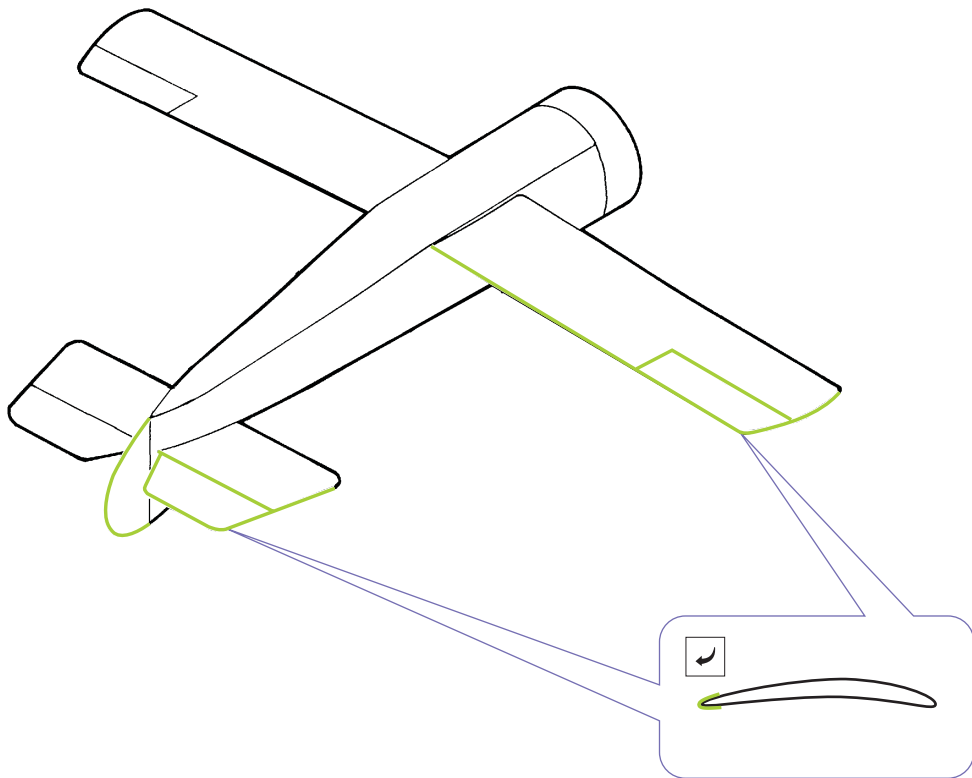

WW.I Stitching

1/48 scale detail set • sada detailů 1/48

eduard

48 405

ORIGINAL KIT PARTS
PŮVODNÍ DÍLY STAVEBNICE

PHOTO-ETCHED PARTS
LEPTANÉ DÍLY

BEND
OHNOUT

Check your References for exact airplane

Part 1, 2

Part 3

Part 4

Metal Plate

Possible position Part 1, 2

Possible position Part 3

Possible position Part 4

References: World War 1 Aeroplanes,
No. 84 Scale Special, April 1981
Windsock Datafile series