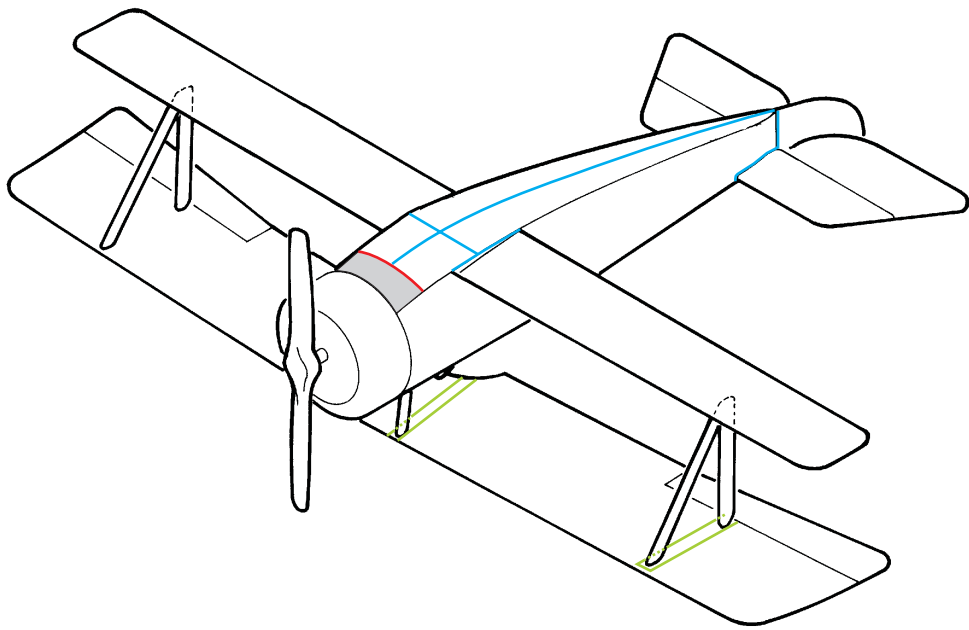

WW.I Stitching

1/48 scale detail set • sada detailů 1/48

eduard

48 405

ORIGINAL KIT PARTS
PŮVODNÍ DÍLY STAVEBNICE

PHOTO-ETCHED PARTS
LEPTANÉ DÍLY

BEND
OHNOUT

Check your References for exact airplane

Part 1, 2

Part 3

Part 4

Metal Plate

Possible position Part 1, 2

Possible position Part 3

Possible position Part 4

References: World War 1 Aeroplanes,
No. 84 Scale Special, April 1981
Windsock Datafile series