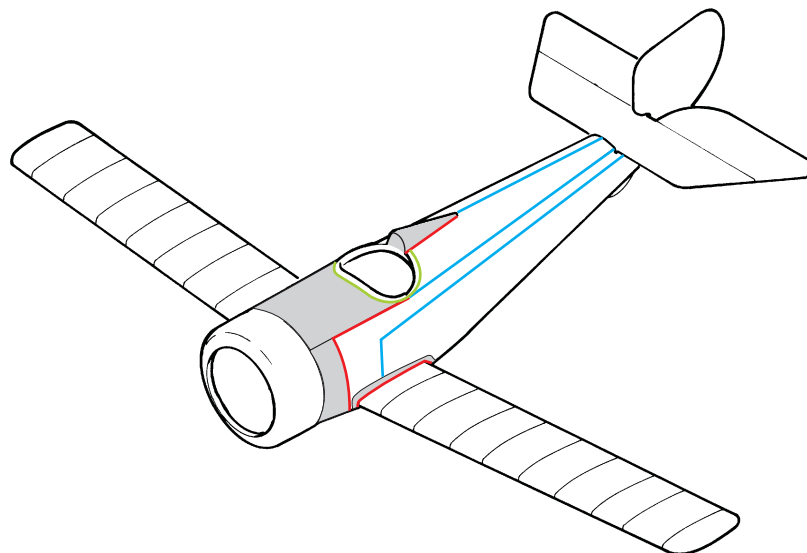

WW.I Stitching

1/48 scale detail set • sada detailů 1/48

eduard

48 405

ORIGINAL KIT PARTS
PŮVODNÍ DÍLY STAVEBNICE

PHOTO-ETCHED PARTS
LEPTANÉ DÍLY

BEND
OHNOUT

Check your References for exact airplane

Part 1, 2

Part 3

Part 4

Metal Plate

Possible position Part 1, 2

Possible position Part 3

Possible position Part 4

References: World War 1 Aeroplanes,
No. 84 Scale Special, April 1981
Windsock Datafile series