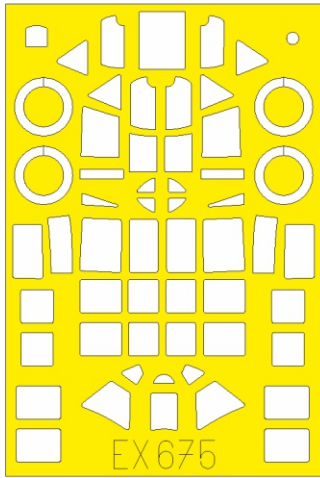

Ki-51 Sonia

EX 675

for kit **DORA WINGS**

scale **1/48**

LIQUID MASK