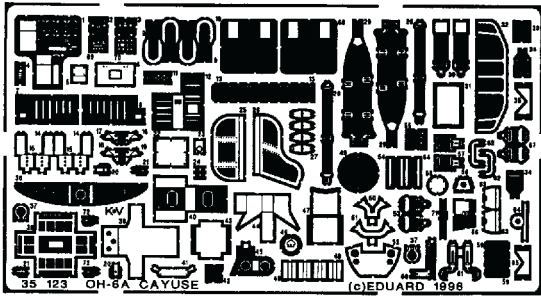

OH-6A CAYUSE

1/35 scale detail set for Dragon kit

35 123

- OPPOSITE SIDE
- REMOVE
- REPLACE