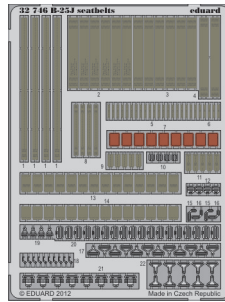

ORIGINAL KIT PARTS
PŮVODNÍ DÍLY STAVEBNICE

PHOTO-ETCHED PARTS
LEPTANÉ DÍLY

PARTS TO BE REMOVED
DÍLY K ODSTRANĚNÍ

FILL
TMELIT

2 pcs.

2 pcs.

2 pcs.

- Q1 - 15; Q2 - 16;
- Q3 - 17; Q4 - 18;
- Q5 - 14; Q6 - 13; Q7 - 12

*For further detail sets look for **eduard** 32 746 B-25J seatbelts
(not included in this set)*

*For further detail sets look for **eduard** 32 748 B-25J bomber cockpit interior S.A.
(not included in this set)*