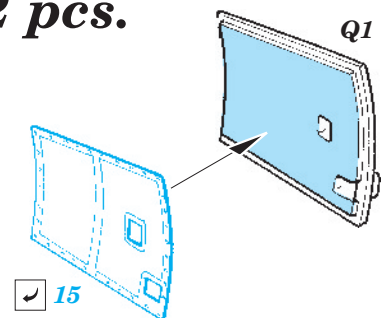

ORIGINAL KIT PARTS
PŮVODNÍ DÍLY STAVEBNICE

PHOTO-ETCHED PARTS
LEPTANÉ DÍLY

PARTS TO BE REMOVED
DÍLY K ODSTRANĚNÍ

FILL
TMELIT

2 pcs.

2 pcs.

2 pcs.

- Q1 - 15; Q2 - 16;
- Q3 - 17; Q4 - 18;
- Q5 - 14; Q6 - 13; Q7 - 12

*For further detail sets look for **eduard** 32 746 B-25J seatbelts
(not included in this set)*

*For further detail sets look for **eduard** 32 748 B-25J bomber cockpit interior S.A.
(not included in this set)*