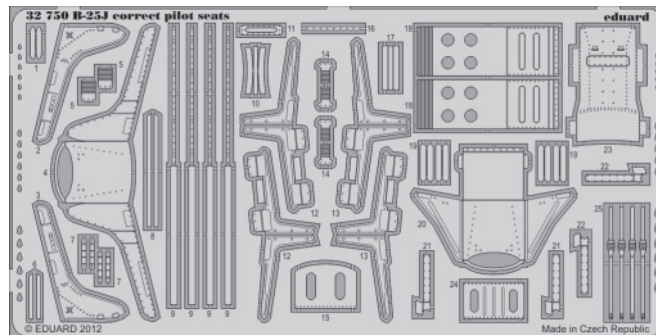

ORIGINAL KIT PARTS
PŮVODNÍ DÍLY STAVEBNICE

PHOTO-ETCHED PARTS
LEPTANÉ DÍLY

PARTS TO BE REMOVED
DÍLY K ODSTRANĚNÍ

FILL
TMELIT

2 pcs.

2 pcs.

2 pcs.

- Q1 - 15; Q2 - 16;
- Q3 - 17; Q4 - 18;
- Q5 - 14; Q6 - 13; Q7 - 12

*For further detail sets look for **eduard** 32 746 B-25J seatbelts
(not included in this set)*

*For further detail sets look for **eduard** 32 748 B-25J bomber cockpit interior S.A.
(not included in this set)*

*For further detail sets look for **eduard** 32 750 B-25J correct pilot seats
(not included in this set)*

*For further detail sets look for **eduard** 32 747 B-25 bomber front interior S.A.
(not included in this set)*