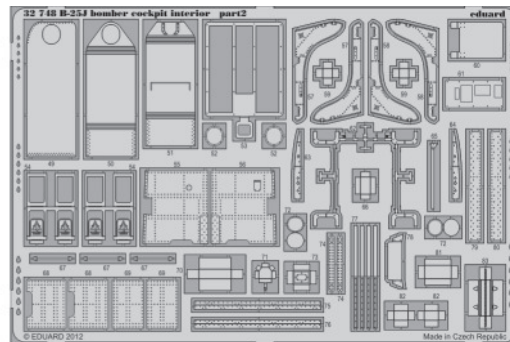

ORIGINAL KIT PARTS
PŮVODNÍ DÍLY STAVEBNICE

PHOTO-ETCHED PARTS
LEPTANÉ DÍLY

PARTS TO BE REMOVED
DÍLY K ODSTRANĚNÍ

FILL
TMELIT

2 pcs.

2 pcs.

2 pcs.

- Q1 - 15; Q2 - 16;
- Q3 - 17; Q4 - 18;
- Q5 - 14; Q6 - 13; Q7 - 12

*For further detail sets look for **eduard** 32 746 B-25J seatbelts
(not included in this set)*

*For further detail sets look for **eduard** 32 748 B-25J bomber cockpit interior S.A.
(not included in this set)*

*For further detail sets look for **eduard** 32 750 B-25J correct pilot seats
(not included in this set)*

*For further detail sets look for **eduard** 32 747 B-25 bomber front interior S.A.
(not included in this set)*