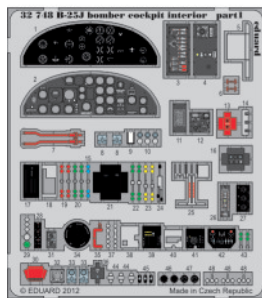

ORIGINAL KIT PARTS
PŮVODNÍ DÍLY STAVEBNICE

PHOTO-ETCHED PARTS
LEPTANÉ DÍLY

PARTS TO BE REMOVED
DÍLY K ODSTRANĚNÍ

FILL
TMELIT

2 pcs.

2 pcs.

2 pcs.

- Q1 - 15; Q2 - 16;
- Q3 - 17; Q4 - 18;
- Q5 - 14; Q6 - 13; Q7 - 12

*For further detail sets look for **eduard** 32 746 B-25J seatbelts
(not included in this set)*

*For further detail sets look for **eduard** 32 748 B-25J bomber cockpit interior S.A.
(not included in this set)*

*For further detail sets look for **eduard** 32 750 B-25J correct pilot seats
(not included in this set)*

*For further detail sets look for **eduard** 32 747 B-25 bomber front interior S.A.
(not included in this set)*