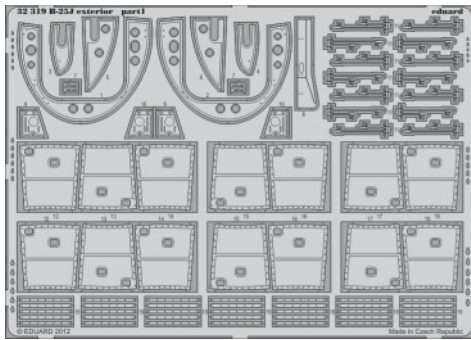

B-25J exterior

eduard

32 319

1/32 scale detail set for HK Models kit • sada detailů pro model 1/32 HK Models

- APPLY EXPRESS MASK AND PAINT BEFORE GLUING
POUŽIT EXPRESS MASK NABARVIT PŘED SLEPENÍM
- SYMMETRICAL ASSEMBLY
SYMETRICKÁ MONTÁŽ
- REMOVE
ODSTRANIT
- GRIND
OBROUSIT
- DRILL HOLE
VRTAT OTVOR
- BEND
OHNOUT
- OPTION
VOLBA
- REPLACE
NAHRADIT

ORIGINAL KIT PARTS
PŮVODNÍ DÍLY STAVEBNICE

PHOTO-ETCHED PARTS
LEPTANÉ DÍLY

PARTS TO BE REMOVED
DÍLY K ODSTRANĚNÍ

FILL
TMELIT

2 pcs.

2 pcs.

2 pcs.

- Q1 - 15; Q2 - 16;
- Q3 - 17; Q4 - 18;
- Q5 - 14; Q6 - 13; Q7 - 12

*For further detail sets look for **eduard** 32 746 B-25J seatbelts
(not included in this set)*

*For further detail sets look for **eduard** 32 748 B-25J bomber cockpit interior S.A.
(not included in this set)*

*For further detail sets look for **eduard** 32 750 B-25J correct pilot seats
(not included in this set)*

*For further detail sets look for **eduard** 32 747 B-25 bomber front interior S.A.
(not included in this set)*