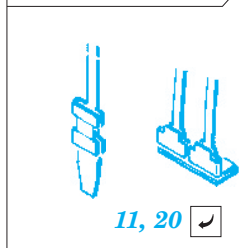

ORIGINAL KIT PARTS
PŮVODNÍ DÍLY STAVEBNICE

PHOTO-ETCHED PARTS
LEPTANÉ DÍLY

PARTS TO BE REMOVED
DÍLY K ODSTRANĚNÍ

FILL
TMELIT

2 pcs.

2 pcs.

2 pcs.

- Q1 - 15; Q2 - 16;
- Q3 - 17; Q4 - 18;
- Q5 - 14; Q6 - 13; Q7 - 12

*For further detail sets look for **eduard** 32 746 B-25J seatbelts
(not included in this set)*

*For further detail sets look for **eduard** 32 748 B-25J bomber cockpit interior S.A.
(not included in this set)*