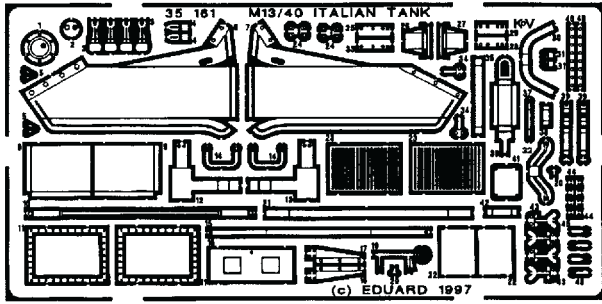

M 13/40 Italian tank

1/35 scale detail set for Tamiya kit

35 161

-  OPPOSITE SIDE
-  REMOVE
-  REPLACE