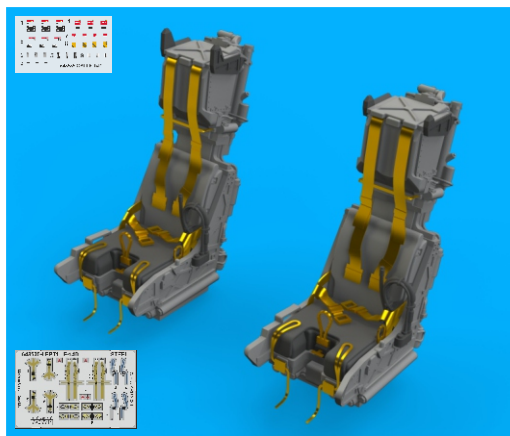

eduard

435 21 Obrnice 170
Czech Republic

www.eduard.com

19,95

648 535 F-14D ejection seats

for AMK kit - pro stavebnici AMK

1/48

BRASSIN

BRASSIN

eduard

BEST BRASS RESIN AROUND!

FRONT SEAT - R54, R55
REAR SEAT - R56, R57

1

2

3

- | | |
|---|---------------------|
| REMOVE
ODSTRANIT | BEND
OHNOUT |
| GRIND
OBROUSIT | OPTION
VOLBA |
| DRILL HOLE
VRTAT OTVOR | REPLACE
NAHRADIT |
| SYMMETRICAL ASSEMBLY
SYMETRICKA MONTAZ | |
| SCRIBE THE PANEL AND HOLES
RYTI | |
| REVERSE SIDE
OTOCT | |