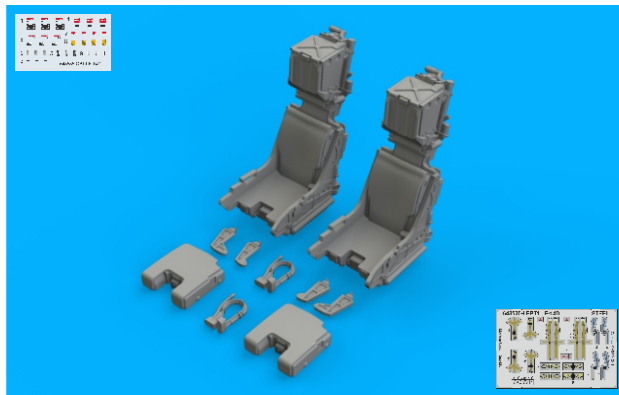

eduard

435 21 Obrnice 170
Czech Republic

www.eduard.com

19,95

648 535 F-14D ejection seats

for AMK kit - pro stavebnici AMK

1/48

BRASSIN

BRASSIN

eduard

BEST BRASS RESIN AROUND!

FRONT SEAT - R54, R55
REAR SEAT - R56, R57

1

2

3

- | | |
|---|---------------------|
| REMOVE
ODSTRANIT | BEND
OHNOUT |
| GRIND
OBROUSIT | OPTION
VOLBA |
| DRILL HOLE
VRTAT OTVOR | REPLACE
NAHRADIT |
| SYMMETRICAL ASSEMBLY
SYMETRICKA MONTAZ | |
| SCRIBE THE PANEL AND HOLES
RYTI | |
| REVERSE SIDE
OTOCT | |