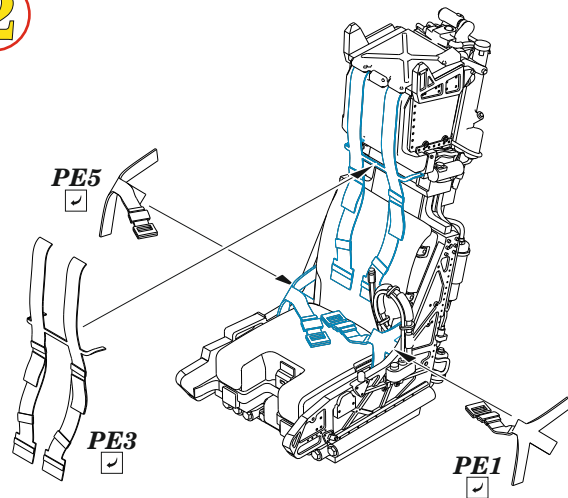

BRASSIN

eduard

BEST BRASS RESIN AROUND!

FRONT SEAT - R54, R55
REAR SEAT - R56, R57

1

2

3

- | | |
|---|---------------------|
| REMOVE
ODSTRANIT | BEND
OHNOUT |
| GRIND
OBROUSIT | OPTION
VOLBA |
| DRILL HOLE
VRTAT OTVOR | REPLACE
NAHRADIT |
| SYMMETRICAL ASSEMBLY
SYMETRICKA MONTAZ | |
| SCRIBE THE PANEL AND HOLES
RYTI | |
| REVERSE SIDE
OTOCT | |