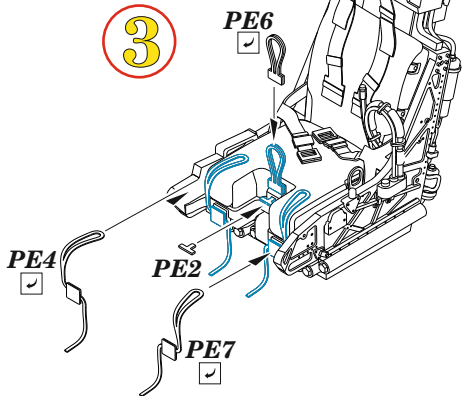

BRASSIN

eduard

BEST BRASS RESIN AROUND!

FRONT SEAT - R54, R55
REAR SEAT - R56, R57

1

2

3

- | | |
|---|---------------------|
| REMOVE
ODSTRANIT | BEND
OHNOUT |
| GRIND
OBROUSIT | OPTION
VOLBA |
| DRILL HOLE
VRTAT OTVOR | REPLACE
NAHRADIT |
| SYMMETRICAL ASSEMBLY
SYMETRICKA MONTAZ | |
| SCRIBE THE PANEL AND HOLES
RYTI | |
| REVERSE SIDE
OTOCT | |