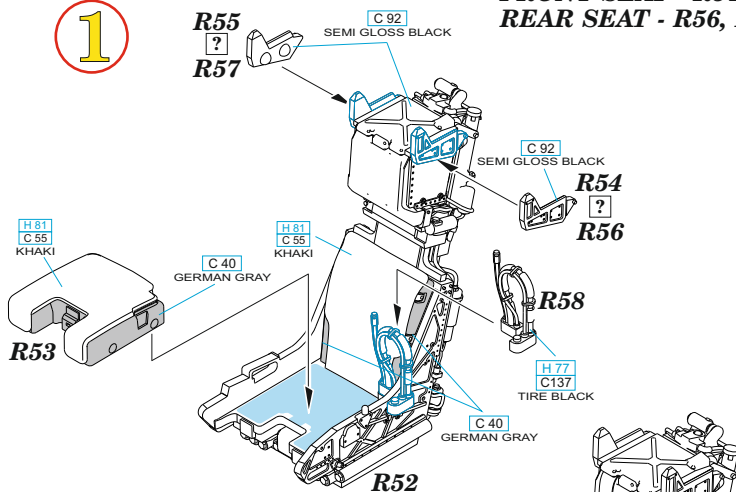

BRASSIN

eduard

BEST BRASS RESIN AROUND!

FRONT SEAT - R54, R55
REAR SEAT - R56, R57

1

2

3

- | | |
|---|---------------------|
| REMOVE
ODSTRANIT | BEND
OHNOUT |
| GRIND
OBROUSIT | OPTION
VOLBA |
| DRILL HOLE
VRTAT OTVOR | REPLACE
NAHRADIT |
| SYMMETRICAL ASSEMBLY
SYMETRICKA MONTAZ | |
| SCRIBE THE PANEL AND HOLES
RYTI | |
| REVERSE SIDE
OTOCT | |