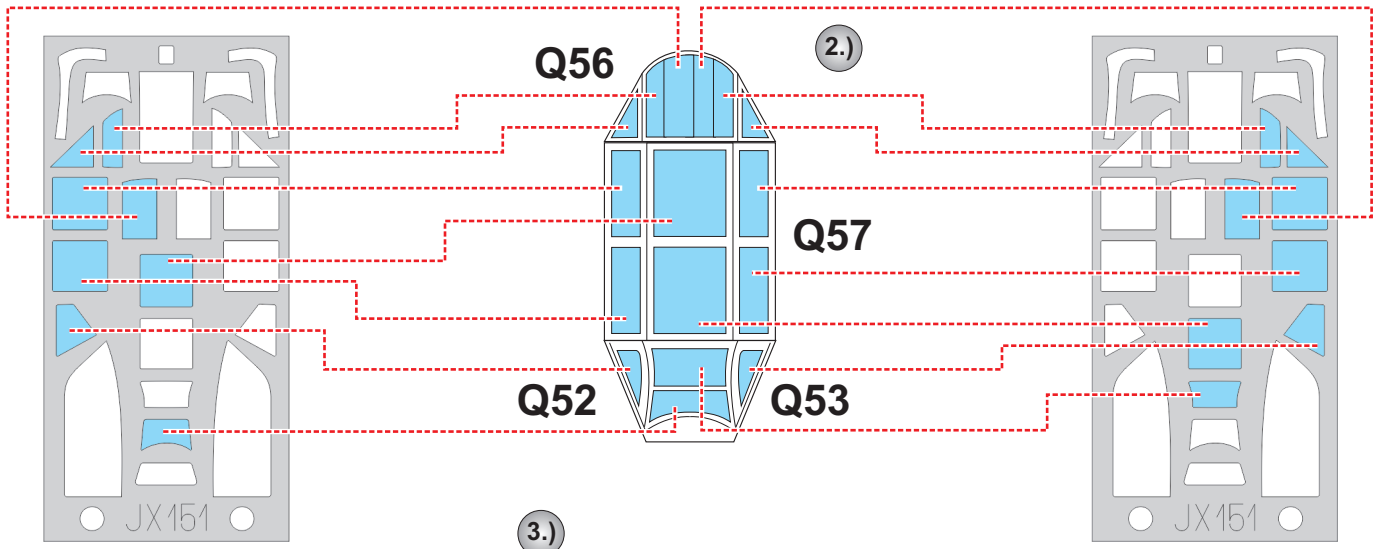

eduard
MASK

JX 151

Bf 109G-6 1/32

The die-cut mask for accurate canopy frame painting of the
Revell scale 1/32 KIT

LIQUID MASK