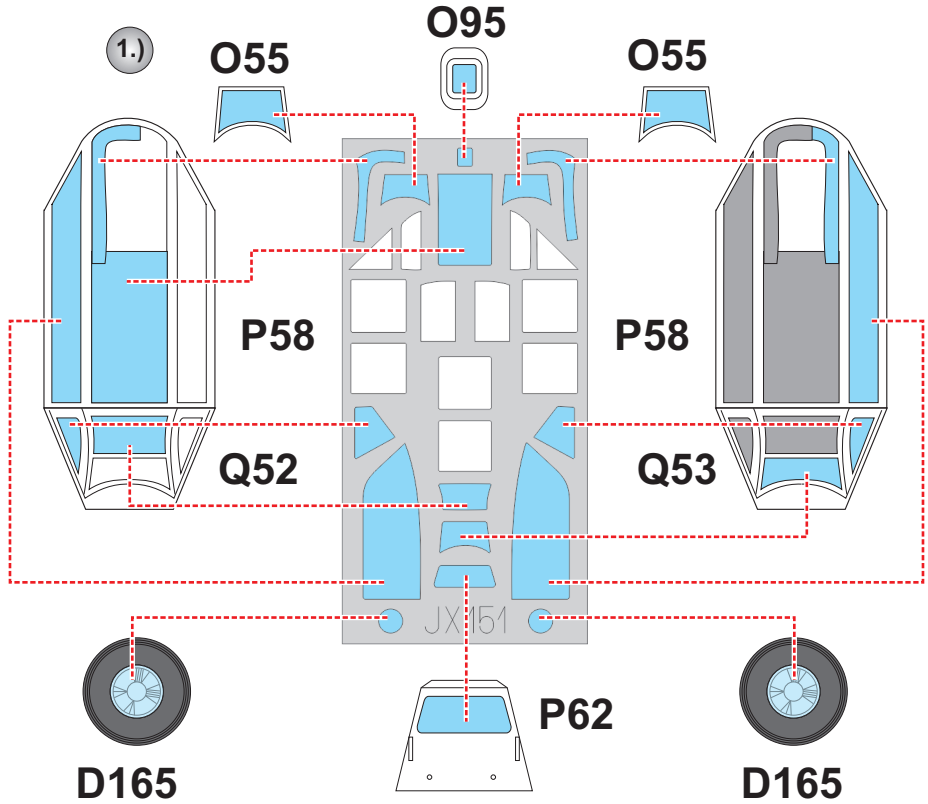

eduard
MASK

JX 151

Bf 109G-6 1/32

The die-cut mask for accurate canopy frame painting of the
Revell scale 1/32 KIT

LIQUID MASK