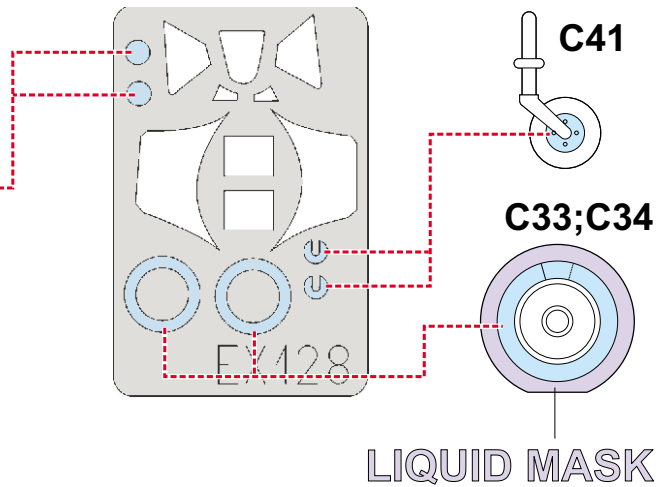

eduard
MASK

Spitfire Mk.XIV 1/48

The die-cut mask for accurate canopy frame painting of the
Academy scale 1/48 KIT

EX 128

REFERENCES: Aero Detail 8 - Spitfire Mk.I~V
Modelmania #5 - Spitfire IX-XVI
FAOW #25 - Spitfire
Squadron In action #1039
Model Art #387
Replic #57 / mai 1996