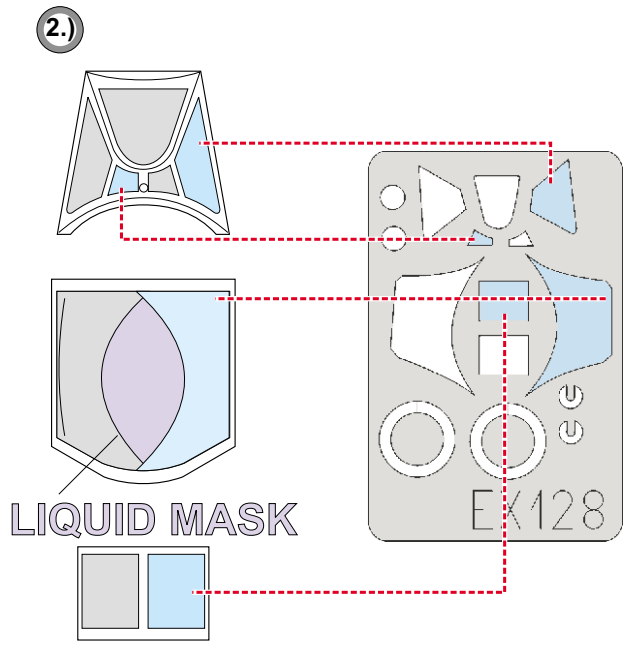

eduard
MASK

Spitfire Mk.XIV 1/48

The die-cut mask for accurate canopy frame painting of the
Academy scale 1/48 KIT

EX 128

REFERENCES: Aero Detail 8 - Spitfire Mk.I~V
Modelmania #5 - Spitfire IX-XVI
FAOW #25 - Spitfire
Squadron In action #1039
Model Art #387
Replic #57 / mai 1996