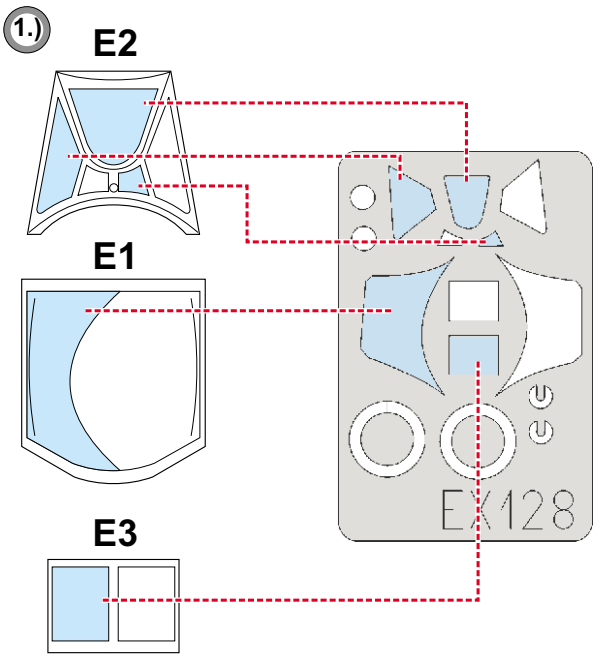

eduard
MASK

Spitfire Mk.XIV 1/48

The die-cut mask for accurate canopy frame painting of the
Academy scale 1/48 KIT

EX 128

REFERENCES: Aero Detail 8 - Spitfire Mk.I~V
Modelmania #5 - Spitfire IX-XVI
FAOW #25 - Spitfire
Squadron In action #1039
Model Art #387
Replic #57 / mai 1996