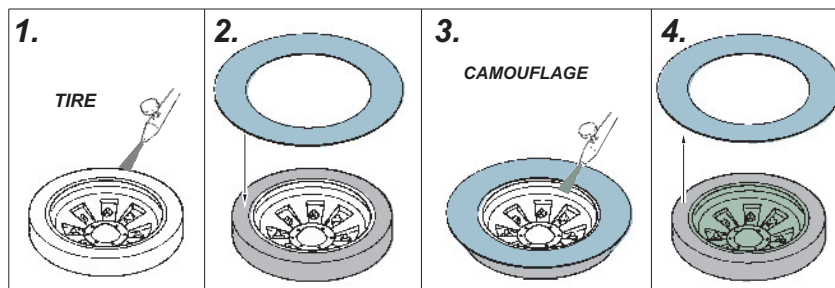

eduard
Express MASK

XT 193

Pz.IV Ausf H 1/35

A die-cut mask for accurate painting for Academy kit
Italeri

1/35 KIT

A
KIT
PARTS:
E1, E2

B
KIT
PARTS:
E1, E2