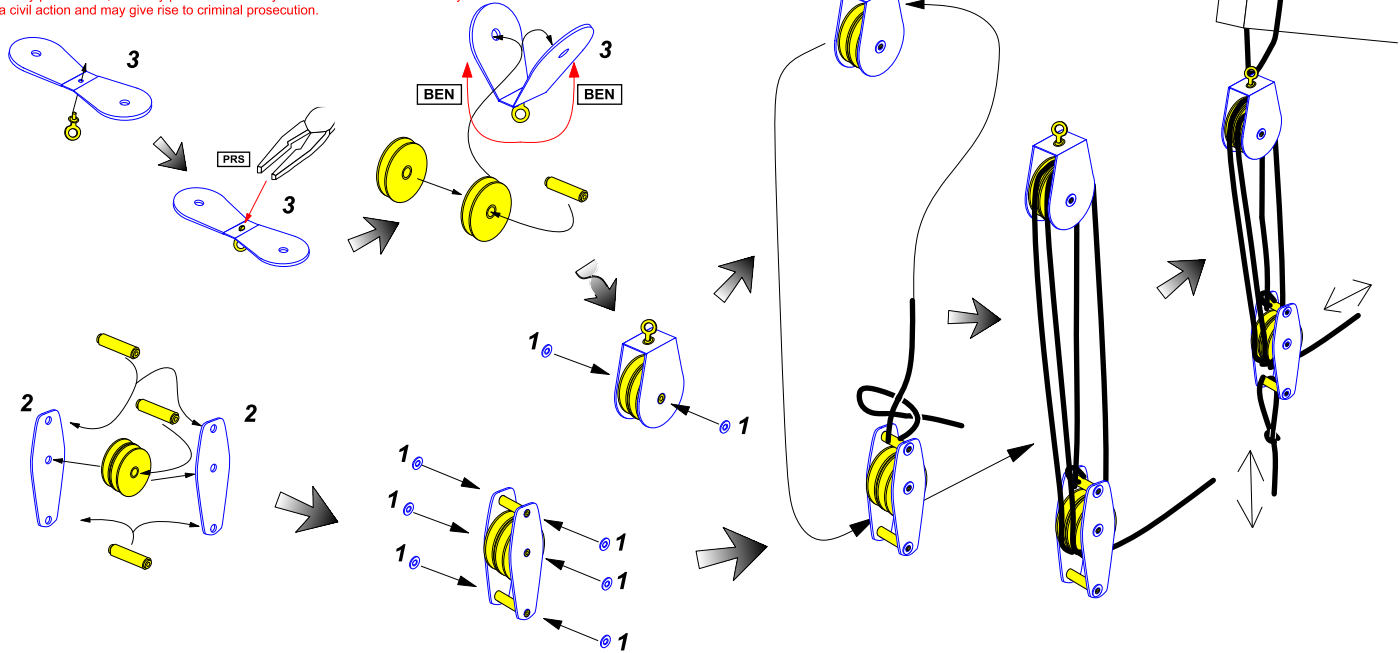

All-purpose double Pulley x 2 pcs

Uniwersalny bloczek podwójny 2 szt.

1/35 scale update

ABER® R-09n

WWW.ABER.NET.PL Made in Poland © 2015

Brass parts

WARNING

OSTRZEŻENIE