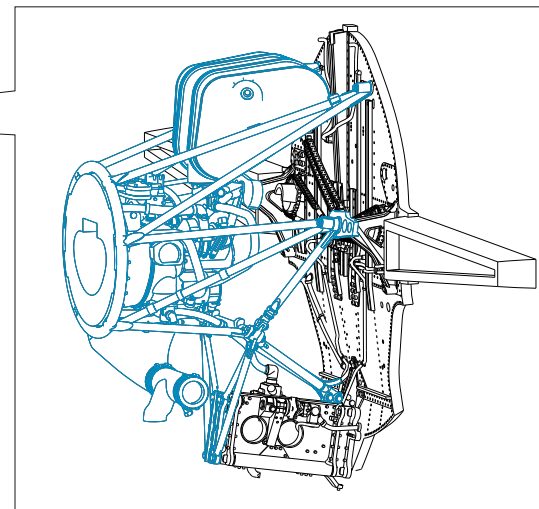

MC214
DARK IRON

R57

13