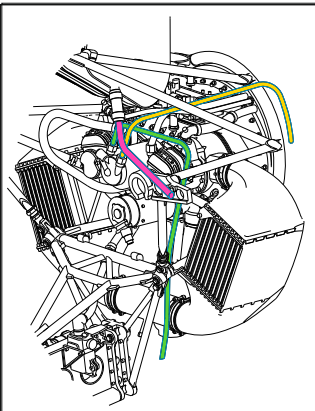

H 8
C 8
SILVER

Step 1

9

wire
Ø - 0,35mm
l - 27mm

wire
Ø - 0,5mm
l - 11,5mm

Step 2

wire
Ø - 0,35mm
l - 20mm

H 8
C 8
SILVER

12

H 325
C 325
GRAY

H 8
C 8
SILVER

R53

10

H 325
C 325
GRAY

H 8
C 8
SILVER

R47

MC214
DARK IRON

R56

H 325
C 325
GRAY

H 8
C 8
SILVER

MC214
DARK IRON

R58

H 325
C 325
GRAY

H 8
C 8
SILVER

11

MC214
DARK IRON

R57

13