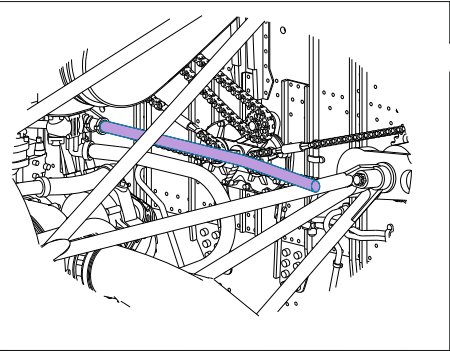

wire
Ø - 0,35mm
l - 12,5mm

H8
C8
SILVER

15

H8
C8
SILVER

wire
Ø - 0,5mm
l - 12mm

wire
Ø - 0,35mm
l - 12mm

H8
C8
SILVER

wire
Ø - 0,35mm
l - 12mm

H8
C8
SILVER

wire
Ø - 0,35mm
l - 24mm

H8
C8
SILVER

16

wire
Ø - 0,5mm
l - 20mm

H8
C8
SILVER

wire
Ø - 0,5mm
l - 8mm

H8
C8
SILVER