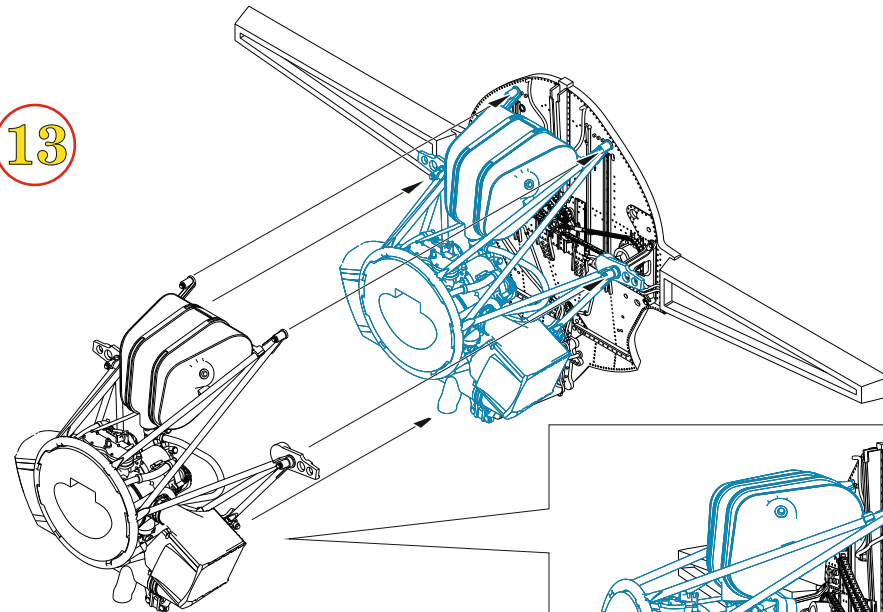

MC214
DARK IRON

R57

13