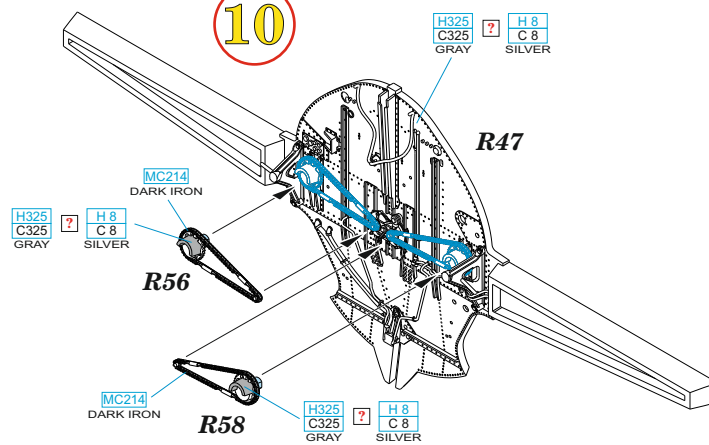

Step 2

wire
Ø - 0,35mm
l - 20mm

H 8
C 8
SILVER

12

H 325
C 325
GRAY

H 8
C 8
SILVER

R53

10

wire
Ø - 0,35mm
l - 11,5mm

plastic parts

BRASSIN 648779

plastic L6

plastic L7

plastic parts

BRASSIN 648779