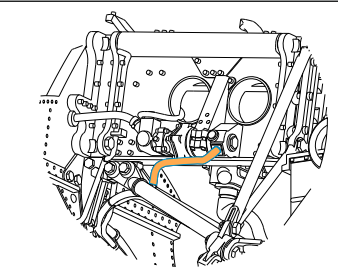

H8
C8
SILVER

wire
Ø - 0,35mm
l - 24mm

H8
C8
SILVER

16

wire
Ø - 0,5mm
l - 20mm

H8
C8
SILVER

wire
Ø - 0,5mm
l - 8mm

H8
C8
SILVER