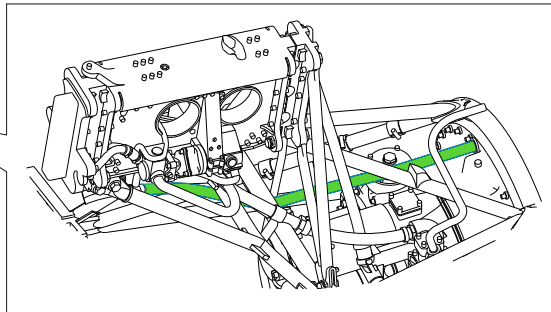

14

wire
Ø - 0,35mm
l - 12,5mm

H8
C8
SILVER

15

H8
C8
SILVER

wire
Ø - 0,5mm
l - 12mm

wire
Ø - 0,35mm
l - 12mm

H8
C8
SILVER

wire
Ø - 0,35mm
l - 12mm

H8
C8
SILVER

wire
Ø - 0,35mm
l - 24mm

H8
C8
SILVER

16

wire
Ø - 0,5mm
l - 20mm

H8
C8
SILVER

wire
Ø - 0,5mm
l - 8mm

H8
C8
SILVER

wire
Ø - 0,35mm
l - 11,5mm