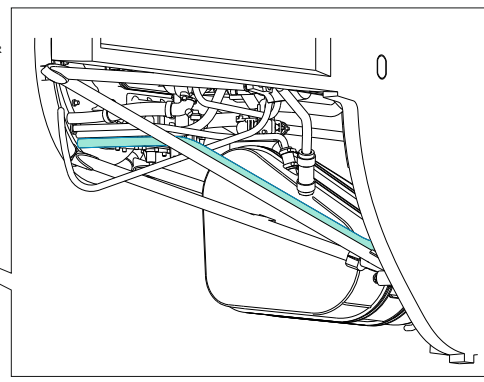

wire
Ø - 0,35mm
l - 12,5mm

H8
C8
SILVER

15

H8
C8
SILVER

wire
Ø - 0,5mm
l - 12mm

wire
Ø - 0,35mm
l - 12mm

H8
C8
SILVER

wire
Ø - 0,35mm
l - 12mm

H8
C8
SILVER

wire
Ø - 0,35mm
l - 24mm

H8
C8
SILVER

16

wire
Ø - 0,5mm
l - 20mm

H8
C8
SILVER

wire
Ø - 0,5mm
l - 8mm

H8
C8
SILVER