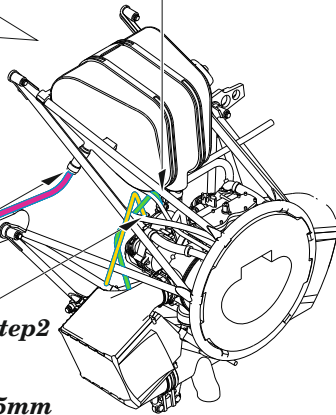

H 8
C 8
SILVER

Step 1

9

wire
Ø - 0,35mm
l - 27mm