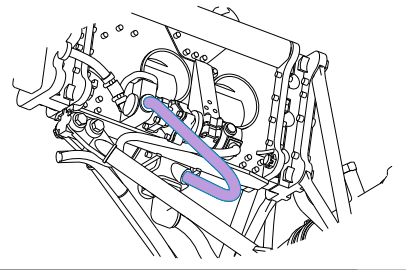

H8
C8
SILVER

wire
Ø - 0,35mm
l - 24mm

H8
C8
SILVER

16

wire
Ø - 0,5mm
l - 20mm

H8
C8
SILVER

wire
Ø - 0,5mm
l - 8mm

H8
C8
SILVER