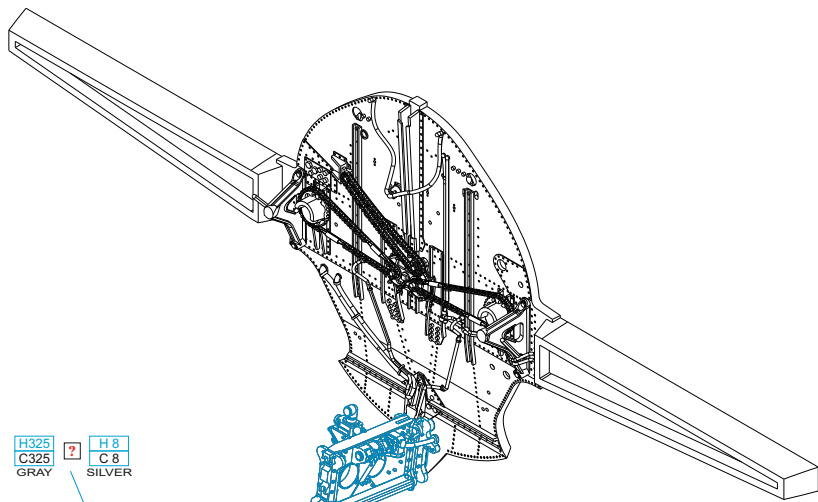

wire
Ø - 0,5mm
l - 11,5mm

Step 2

wire
Ø - 0,35mm
l - 20mm

H 8
C 8
SILVER

12