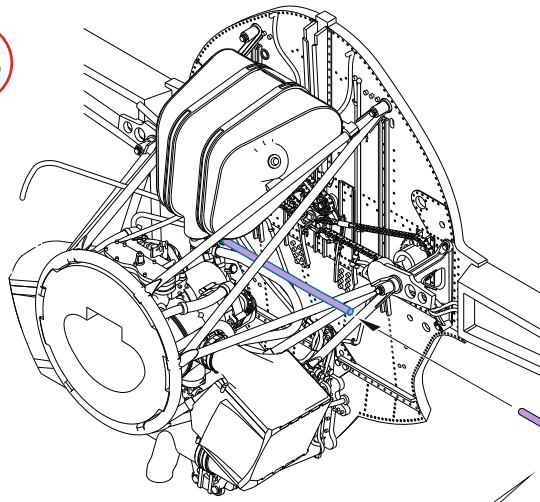

wire
Ø - 0,35mm
l - 12,5mm

H8
C8
SILVER

15

H8
C8
SILVER

wire
Ø - 0,5mm
l - 12mm

wire
Ø - 0,35mm
l - 12mm

H8
C8
SILVER

wire
Ø - 0,35mm
l - 12mm