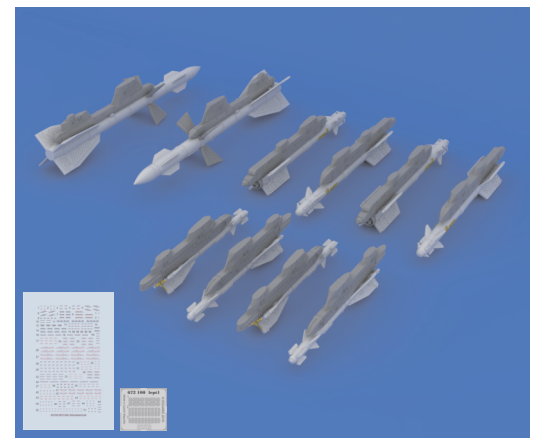

# 672 100 MiG-29 weapons set

for Trumpeter kit - pro stavebnici Trumpeter

1/72

**BEST BRASS RESIN AROUND!**

- |                           |                     |   |
|---------------------------|---------------------|---|
| REMOVE<br>ODSTRANIT       | BEND<br>OHNOUIT     | SYMMETRICAL ASSEMBLY<br>SYMETRICKA MONTAZ |
| GRIND<br>OBROUSIT         | OPTION<br>VOLBA     | SCRIBE THE PANEL AND HOLES<br>RYTI        |
| DRILL HOLE<br>VRTAT OTVOR | REPLACE<br>NAHRADIT | REVERSE SIDE<br>OTOČIT                    |