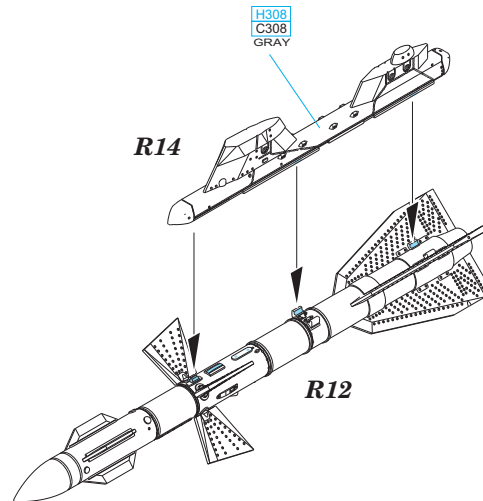

REMOVE ODSTRANIT	BEND OHNOUIT	SYMMETRICAL ASSEMBLY SYMETRICKA MONTAZ
GRIND OBROUSIT	OPTION VOLBA	SCRIBE THE PANEL AND HOLES RYTI
DRILL HOLE VRTAT OTVOR	REPLACE NAHRADIT	REVERSE SIDE OTOČIT

R-27R/R1

APU-470

R-27R/R1

APU-470