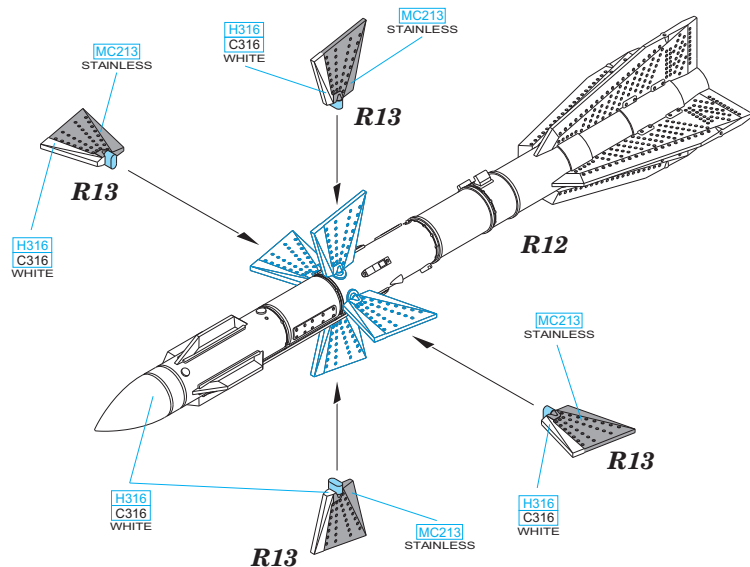

# 672 100 MiG-29 weapons set

for Trumpeter kit - pro stavebnici Trumpeter

1/72

**BEST BRASS RESIN AROUND!**

- |                           |                     |   |
|---------------------------|---------------------|---|
| REMOVE<br>ODSTRANIT       | BEND<br>OHNOUIT     | SYMMETRICAL ASSEMBLY<br>SYMETRICKA MONTAZ |
| GRIND<br>OBROUSIT         | OPTION<br>VOLBA     | SCRIBE THE PANEL AND HOLES<br>RYTI        |
| DRILL HOLE<br>VRTAT OTVOR | REPLACE<br>NAHRADIT | REVERSE SIDE<br>OTOČIT                    |

## R-27R/R1