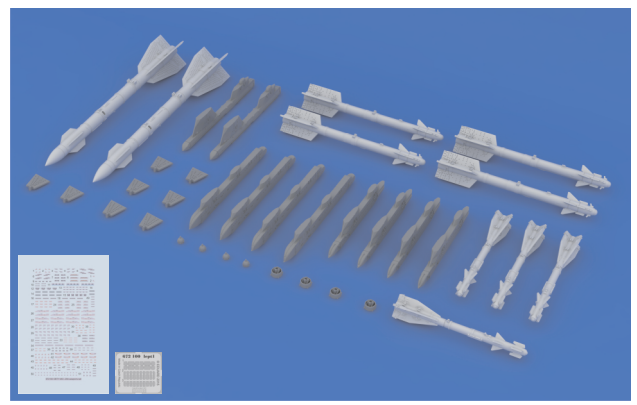

# 672 100 MiG-29 weapons set

for Trumpeter kit - pro stavebnici Trumpeter

1/72

**BEST BRASS RESIN AROUND!**

- |                           |                     |   |
|---------------------------|---------------------|---|
| REMOVE<br>ODSTRANIT       | BEND<br>OHNOUIT     | SYMMETRICAL ASSEMBLY<br>SYMETRICKA MONTAZ |
| GRIND<br>OBROUSIT         | OPTION<br>VOLBA     | SCRIBE THE PANEL AND HOLES<br>RYTI        |
| DRILL HOLE<br>VRTAT OTVOR | REPLACE<br>NAHRADIT | REVERSE SIDE<br>OTOČIT                    |