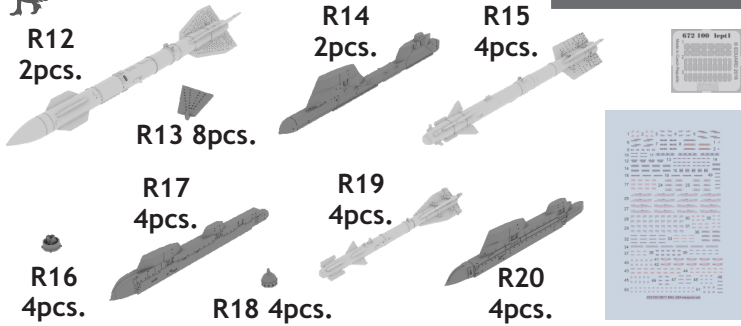

# 672 100 MiG-29 weapons set

R-27R/R1 / APU-470, R-73 / P-72, R-60 / APU-60  
for Trumpeter kit - pro stavebnici Trumpeter

1/72 scale