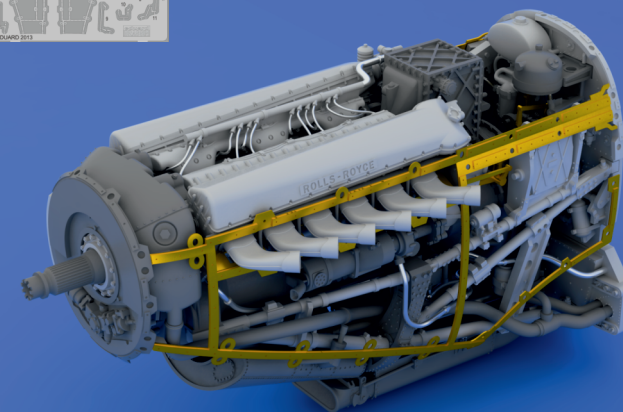

648 112 Spitfire Mk.IX engine

For Eduard kit - pro stavěbnici Eduard

1/48

BRASSIN

www.eduard.com

BRASSIN

eduard