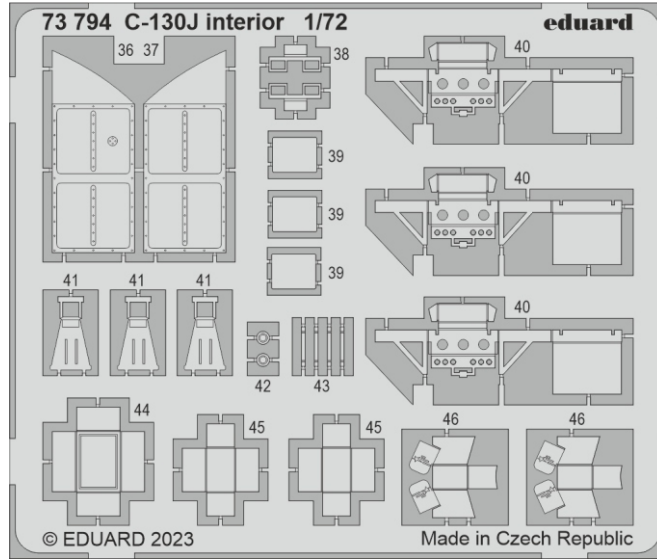

A

final assembly
H40, H41

A

 **H35**

A

 **H35**

Related products: 73 794 C-130J interior 1/72

Related products: 73 796 C-130J cargo seatbelts 1/72