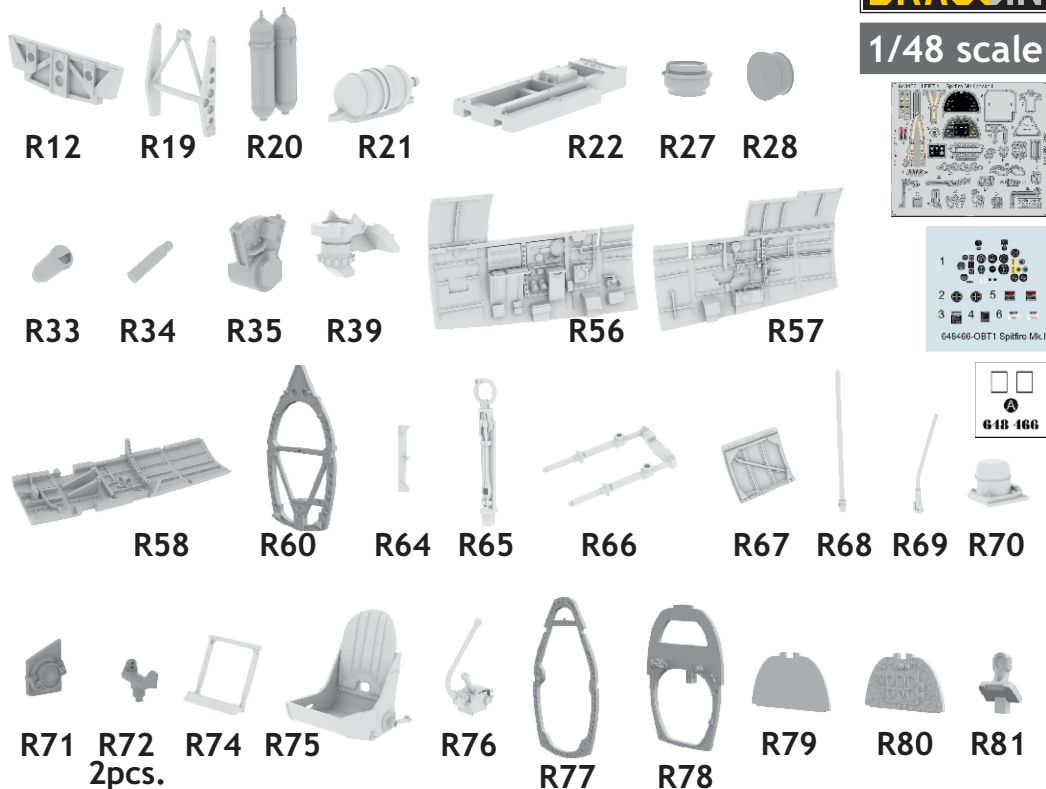

648 466 Spitfire Mk.I cockpit

for Tamiya kit - pro stavebnici Tamiya

eduard
BRASSIN

1/48 scale

COLOURS

GSI Creos (GUNZE)			GSI Creos (GUNZE)		
AQUEOUS	Mr.COLOR		AQUEOUS	Mr.COLOR	
H 3	C 3	RED	H 33	C 81	RUSSET
H 8	C 8	SILVER	H 51	C 11	LIGHT GRAY
H 21	C 69	OFF WHITE		C 92	SEMI GLOSS BLACK
H 27	C 44	TAN		C364	AIRCRAFT GRAY GREEN

This product contains metal and resin detail parts for upgrading scale plastic models. When selecting this set make sure that it is for the kit mentioned in product name as these sets are made specifically for that kit. When upgrading the model some cutting or corrections may be necessary for parts to fit accurately. **WARNING!** This set contains small and sharp parts. Work carefully in a ventilated and well-lit room. Safety glasses are recommended. This product is not suitable for children below 14 years of age.

Tento výrobek obsahuje leptané a odlévané detaily pro úpravu a vylepšení plastického modelu. Při výběru sady kovových detailů zkontrolujte, zda je určena pro model, který chcete upravit. Model, pro který je sada určena, je uveden u názvu výrobku. Pro přesnou aplikaci kovových a odlévaných dílů může být zapotřebí upravit díly upravovaného modelu. **POZOR!** Sada obsahuje malé ostré díly. Pracujte ve větrané a dobře osvětlené místnosti. Doporučujeme použití ochranných brýlí. Tento výrobek není vhodný pro děti mladší 14 let.

eduard
435 21 Obrnice 170
Czech Republic
www.eduard.com

www.eduard.com
39,95