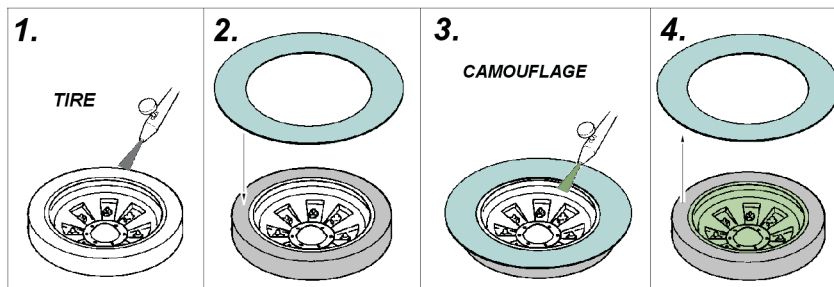

eduard
Express Mask

XT 073

M-113 wheel mask

A die-cut mask for accurate painting for Academy kit

1/35 KIT

A
KIT
PARTS:
A10, A14

B
KIT
PARTS:
A10, A14