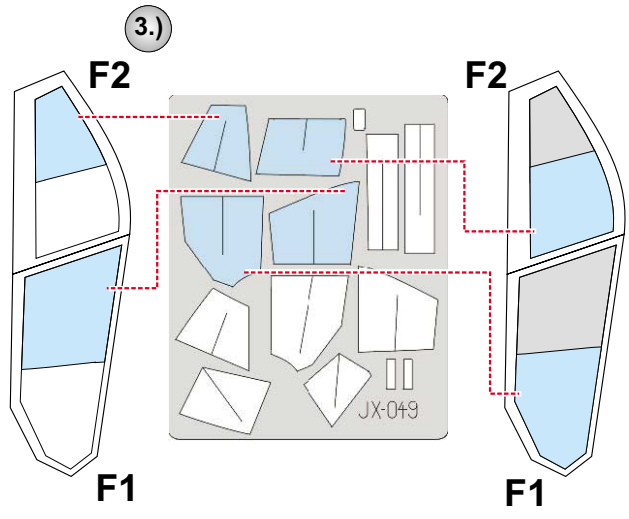

eduard
MASK

AH-1W Super Cobra 1/35

The die-cut mask for accurate canopy frame painting of the
Academy MRC 1/35 KIT

JX 049

4.) INTERIOR COLOR

5.) CAMOUFLAGE COLOR