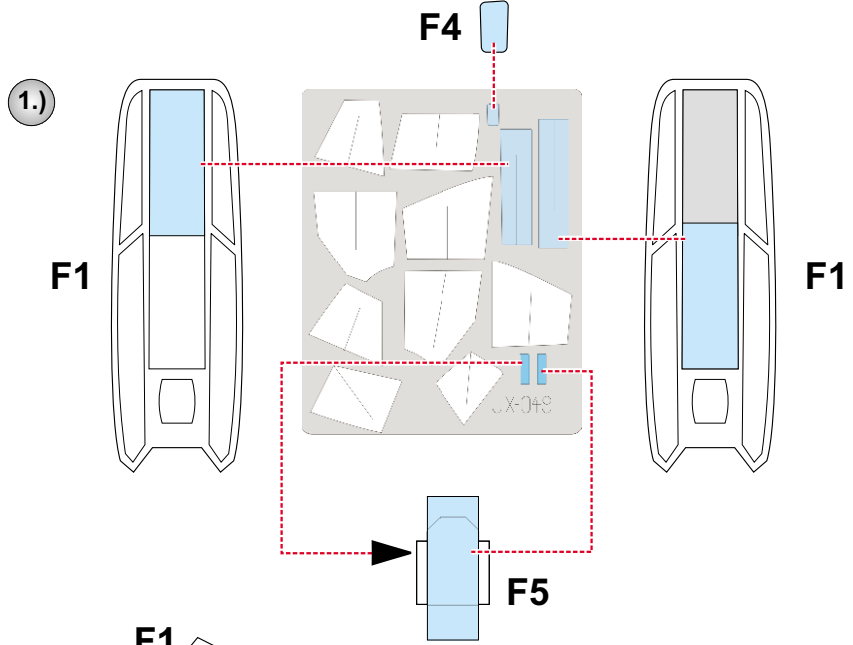

eduard
MASK

AH-1W Super Cobra 1/35

The die-cut mask for accurate canopy frame painting of the
Academy MRC 1/35 KIT

JX 049

4.) INTERIOR COLOR

5.) CAMOUFLAGE COLOR