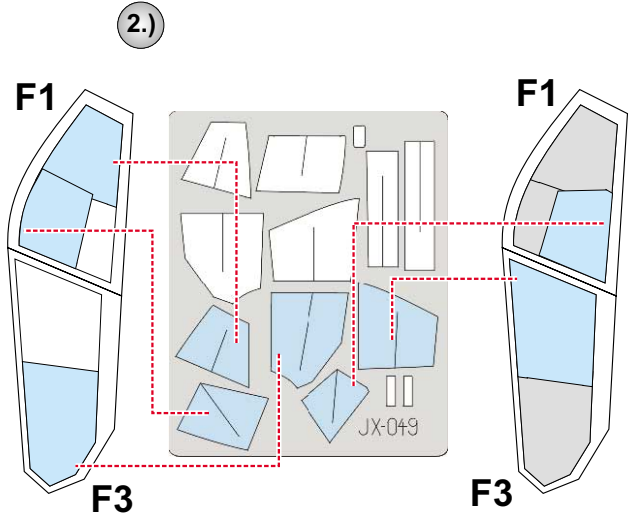

eduard
MASK

AH-1W Super Cobra 1/35

The die-cut mask for accurate canopy frame painting of the
Academy MRC 1/35 KIT

JX 049

4.) INTERIOR COLOR

5.) CAMOUFLAGE COLOR