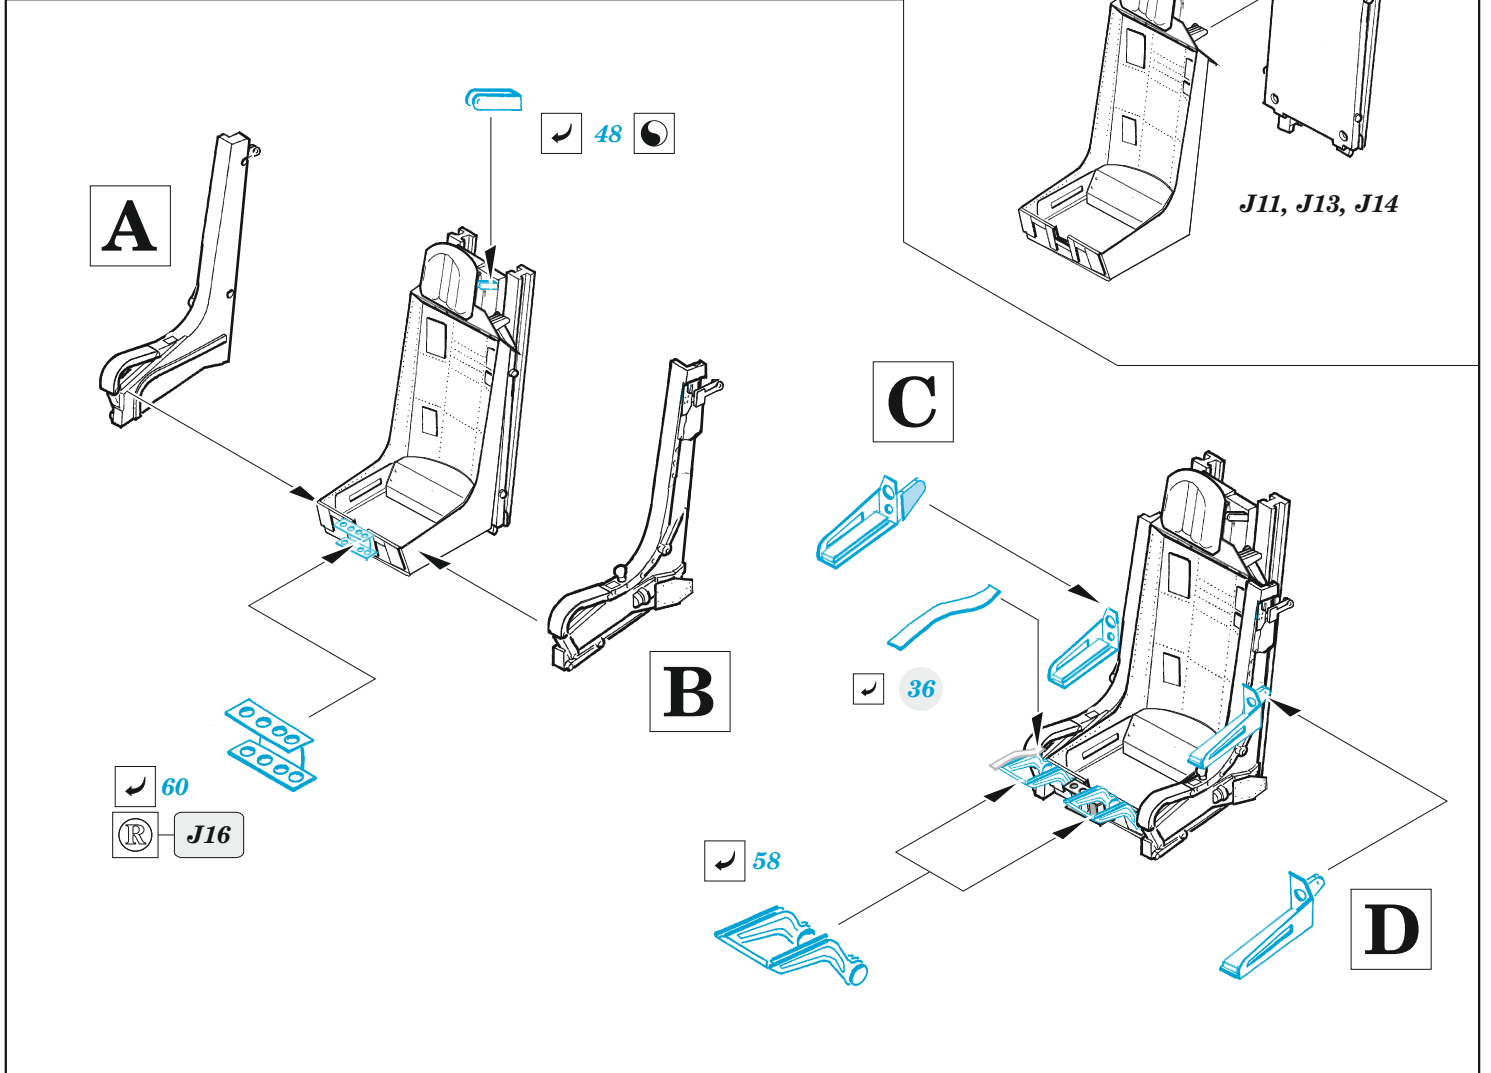

revised position

revised position

SEAT WITHOUT A PARACHUTE PACK

✓ 39	✓ 54	✓ 47	✓ 46	✓ 22, 23, 24

Related products: 33 285 F-100C seatbelts STEEL 1/32

© EDUARD 2021

Made in Czech Republic