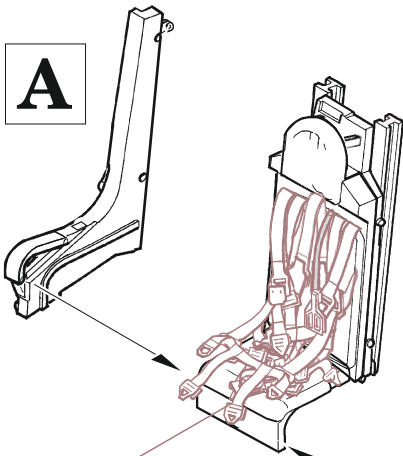

ORIGINAL KIT PARTS PŮVODNÍ DÍLY STAVEBNICE	PHOTO-ETCHED PARTS LEPTANÉ DÍLY	PARTS TO BE REMOVED DÍLY K ODSTRANĚNÍ	FILL TMELIT
---	------------------------------------	--	----------------

SEAT WITH A PARACHUTE PACK

A

early version ✓ **55** ☐ **54**

late version

A

B

✓ **60**
Ⓜ **J16**

☐ **52**
☐ **53**

See 33 285
F-100C seatbelts STEEL

revised position

revised position

SEAT WITHOUT A PARACHUTE PACK

✓ 39	✓ 54	✓ 47	✓ 46	✓ 22, 23, 24

Related products: 33 285 F-100C seatbelts STEEL 1/32

© EDUARD 2021

Made in Czech Republic