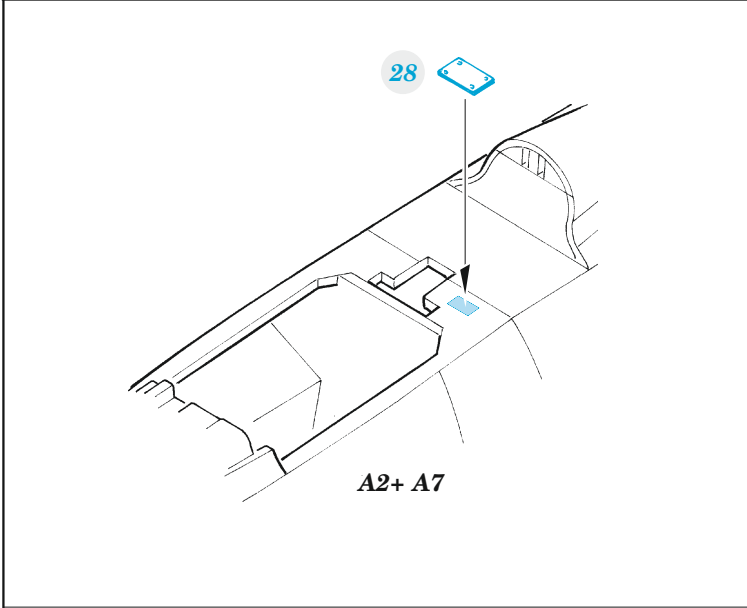

revised position

revised position

SEAT WITHOUT A PARACHUTE PACK

✓ 39	✓ 54	✓ 47	✓ 46	✓ 22, 23, 24

Related products: 33 285 F-100C seatbelts STEEL 1/32

© EDUARD 2021

Made in Czech Republic