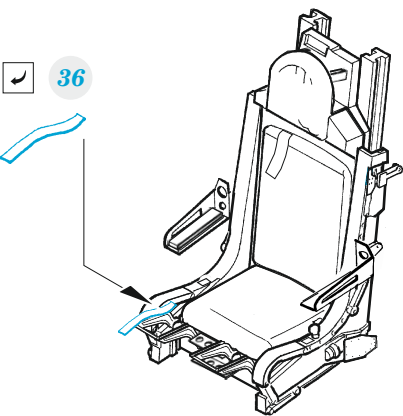

A

early version ✓ **55** ☐ **54**

late version

A

B

✓ **60**
Ⓜ **J16**

☐ **52**
☐ **53**

See 33 285
F-100C seatbelts STEEL

revised position

revised position

SEAT WITHOUT A PARACHUTE PACK

✓ 39	✓ 54	✓ 47	✓ 46	✓ 22, 23, 24

Related products: 33 285 F-100C seatbelts STEEL 1/32

© EDUARD 2021

Made in Czech Republic