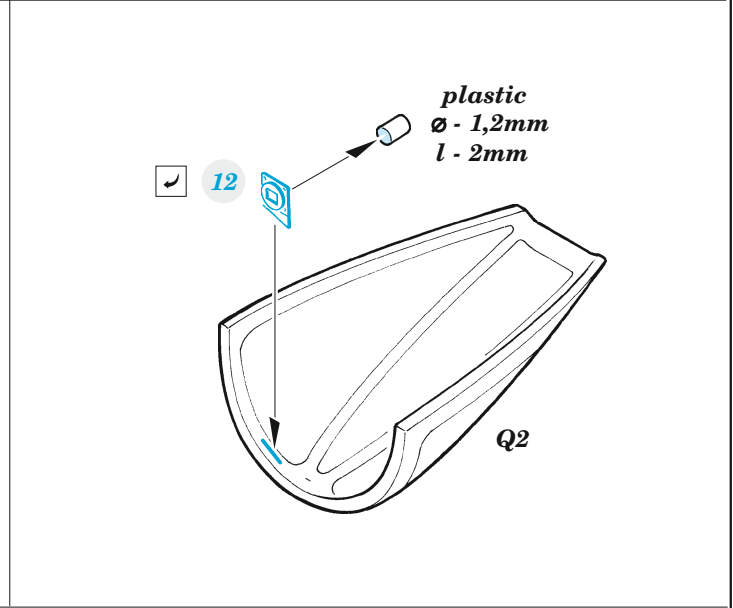

revised position

revised position

SEAT WITHOUT A PARACHUTE PACK

✓ 39	✓ 54	✓ 47	✓ 46	✓ 22, 23, 24

Related products: 33 285 F-100C seatbelts STEEL 1/32

© EDUARD 2021

Made in Czech Republic