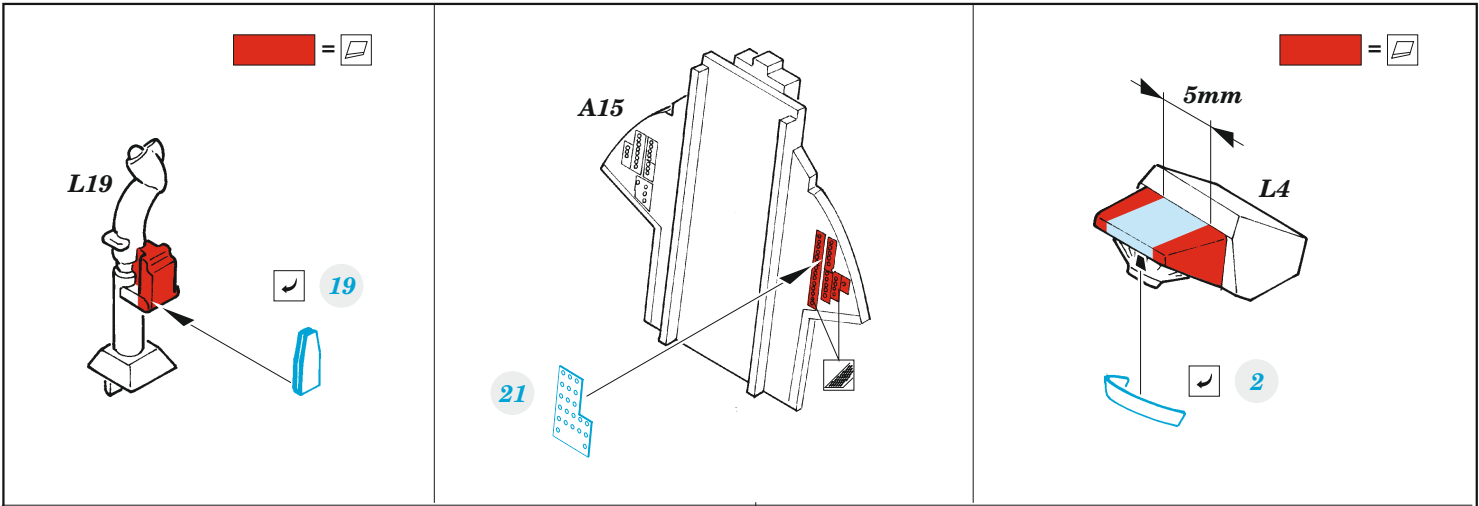

revised position

revised position

SEAT WITHOUT A PARACHUTE PACK

✓ 39	✓ 54	✓ 47	✓ 46	✓ 22, 23, 24

Related products: 33 285 F-100C seatbelts STEEL 1/32

© EDUARD 2021

Made in Czech Republic