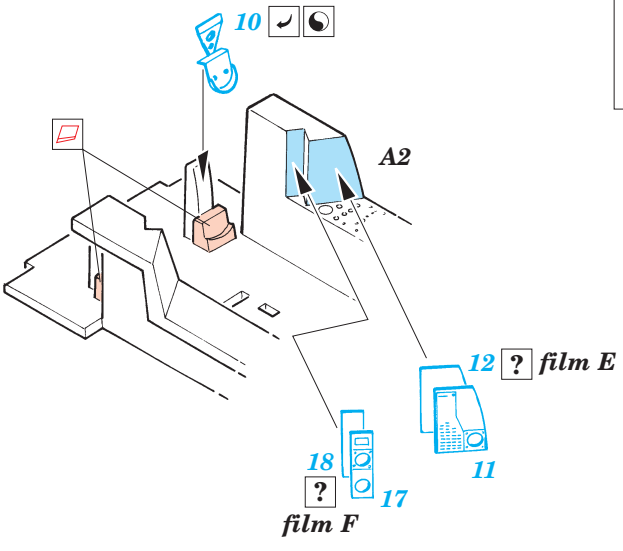

 ORIGINAL KIT PARTS
 PŮVODNÍ DÍLY STAVEBNICE

 PHOTO-ETCHED PARTS
 LEPTANÉ DÍLY

 PARTS TO BE REMOVED
 DÍLY K ODSTRANĚNÍ

 FILL
 TMELIT

? OPEN CANOPY

S-III-S SEAT ASSEMBLY

REFERENCES:
 WINGS # 5 - Marine Muscle: HORNET AND HARRIER
 AEROGUILDE # 16 - HARRIER II
 AERO & DETAIL # 28 - AV-8 HARRIER
 MODEL ART #6/ 1996 JUN,

eduard
Express Mask
XF 225

*Look for **Express Mask XF 225**
 for 1/48 AV-8B Harrier
 (not included in this set)*