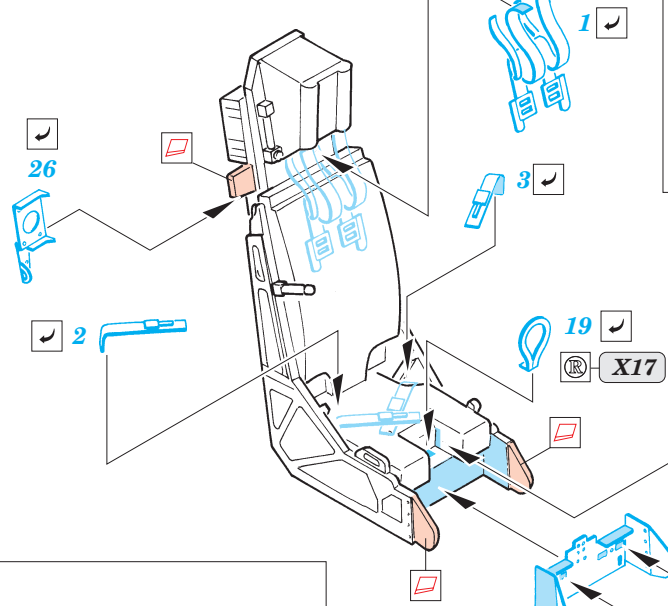

 ORIGINAL KIT PARTS
 PŮVODNÍ DÍLY STAVEBNICE

 PHOTO-ETCHED PARTS
 LEPTANÉ DÍLY

 PARTS TO BE REMOVED
 DÍLY K ODSTRANĚNÍ

 FILL
 TMELIT

? OPEN CANOPY

S-III-S SEAT ASSEMBLY

REFERENCES:
 WINGS # 5 - Marine Muscle: HORNET AND HARRIER
 AEROGUILDE # 16 - HARRIER II
 AERO & DETAIL # 28 - AV-8 HARRIER
 MODEL ART #6/ 1996 JUN,

eduard
Express Mask
XF 225

*Look for **Express Mask XF 225**
 for 1/48 AV-8B Harrier
 (not included in this set)*