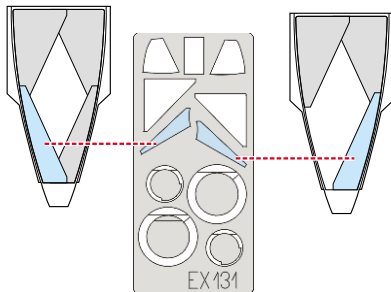

eduard
MASK

EX 131

A-1H Skyraider 1/48

The die-cut mask for accurate canopy frame painting of the
Tamiya Scale 1/48 KIT

F4

F4

F3