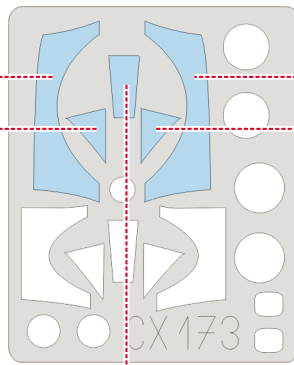

eduard
MASK

CX 173

Meteor FR.Mk9 1/72

The die-cut mask for accurate canopy frame painting of the
MPM *scale 1/72 KIT*

LIQUID MASK ■