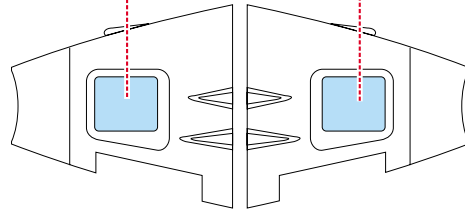

eduard
MASK

CX 173

Meteor FR.Mk9 1/72

The die-cut mask for accurate canopy frame painting of the
MPM *scale 1/72 KIT*

LIQUID MASK ■