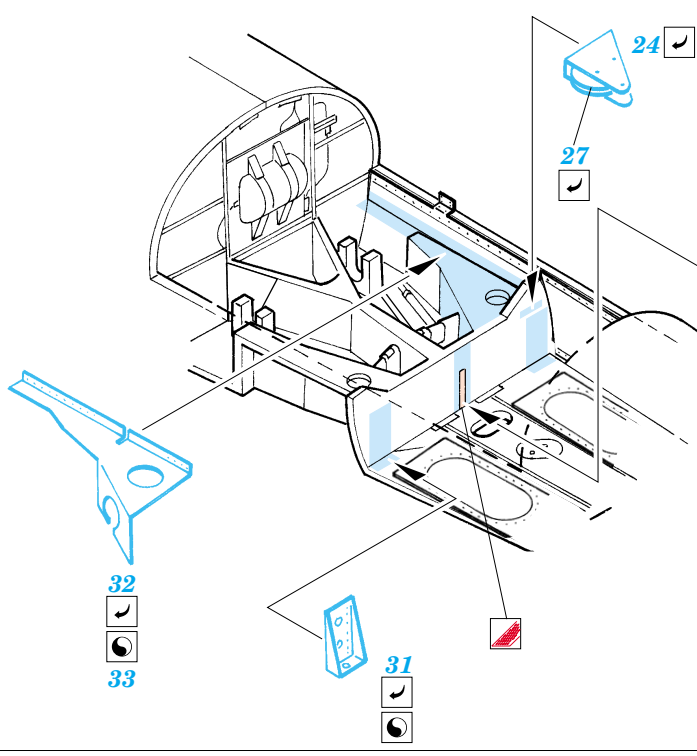

ORIGINAL KIT PARTS  
PŮVODNÍ DÍLY STAVEBNICE

PHOTO-ETCHED PARTS  
LEPTANÉ DÍLY

PARTS TO BE REMOVED  
DÍLY K ODSTRANĚNÍ

FILL  
TMELIT

**A** **Kit part 27**

**M.G.151**  
( Aires 2022 )

**Kit parts 25, 26**

**REFERENCES:**  
 Aero Detail #10 - Heinkel He 162  
 MBI - Heinkel He 162 Spatz  
 Aero Series #4 - Heinkel He 162

For further detail sets look for **eduard** 32 539 He 1962A Spatz interior (not included in this set)