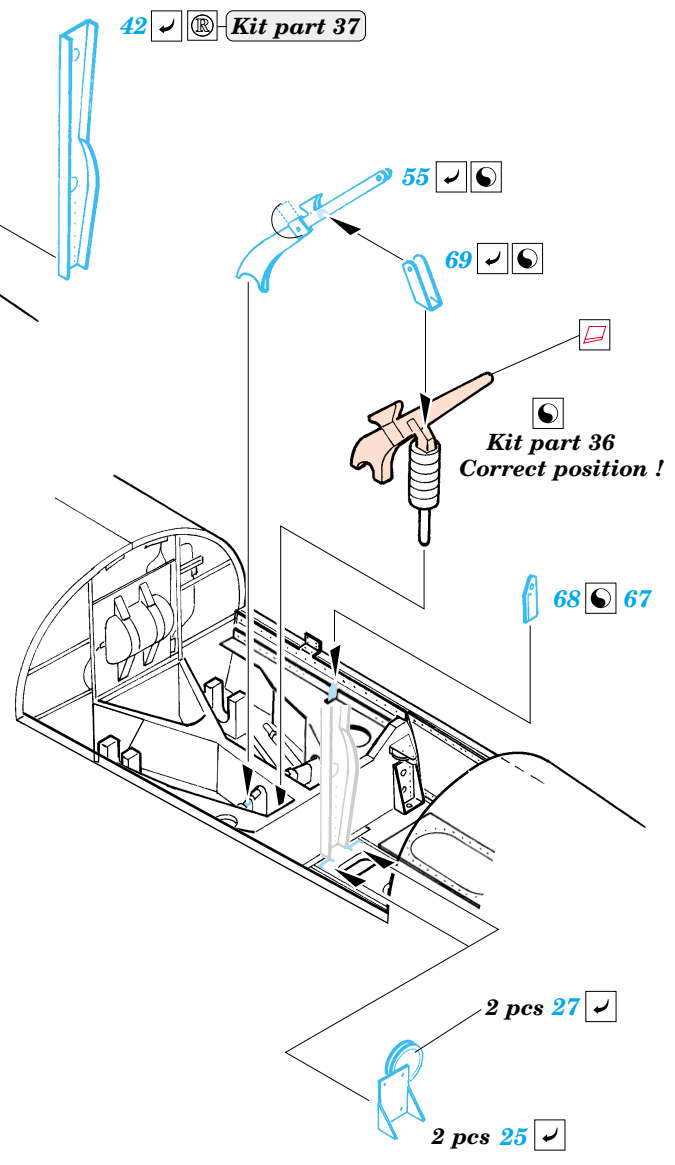

ORIGINAL KIT PARTS  
PŮVODNÍ DÍLY STAVEBNICE

PHOTO-ETCHED PARTS  
LEPTANÉ DÍLY

PARTS TO BE REMOVED  
DÍLY K ODSTRANĚNÍ

FILL  
TMELIT

**A** **Kit part 27**

**M.G.151**  
( Aires 2022 )

**Kit parts 25, 26**

**REFERENCES:**  
 Aero Detail #10 - Heinkel He 162  
 MBI - Heinkel He 162 Spatz  
 Aero Series #4 - Heinkel He 162

For further detail sets look for **eduard** 32 539 He 1962A Spatz interior (not included in this set)