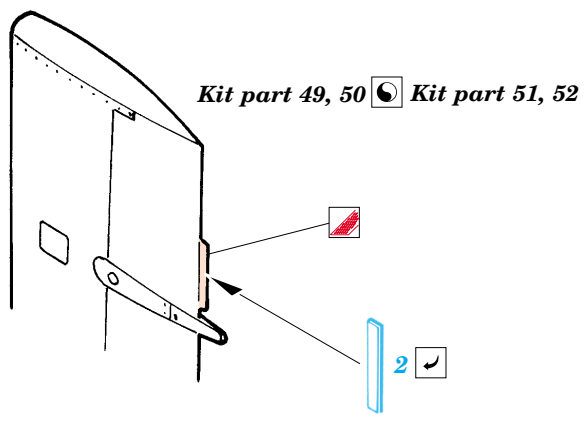

ORIGINAL KIT PARTS  
PŮVODNÍ DÍLY STAVEBNICE

PHOTO-ETCHED PARTS  
LEPTANÉ DÍLY

PARTS TO BE REMOVED  
DÍLY K ODSTRANĚNÍ

FILL  
TMELIT

**A** **Kit part 27**

**M.G.151**  
( Aires 2022 )

**Kit parts 25, 26**

**REFERENCES:**  
 Aero Detail #10 - Heinkel He 162  
 MBI - Heinkel He 162 Spatz  
 Aero Series #4 - Heinkel He 162

For further detail sets look for **eduard** 32 539 He 1962A Spatz interior (not included in this set)