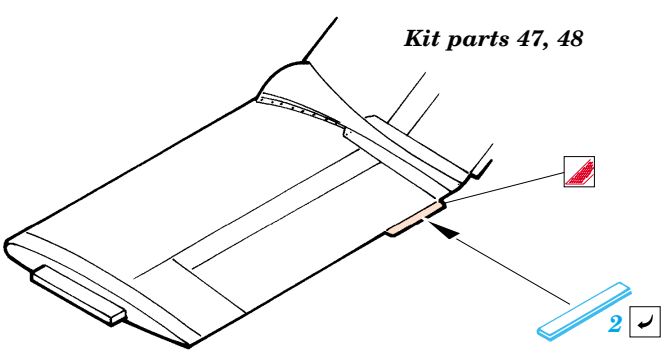

ORIGINAL KIT PARTS  
PŮVODNÍ DÍLY STAVEBNICE

PHOTO-ETCHED PARTS  
LEPTANÉ DÍLY

PARTS TO BE REMOVED  
DÍLY K ODSTRANĚNÍ

FILL  
TMELIT

**A** **Kit part 27**

**M.G.151**  
( Aires 2022 )

**Kit parts 25, 26**

**REFERENCES:**  
 Aero Detail #10 - Heinkel He 162  
 MBI - Heinkel He 162 Spatz  
 Aero Series #4 - Heinkel He 162

For further detail sets look for **eduard** 32 539 He 1962A Spatz interior (not included in this set)