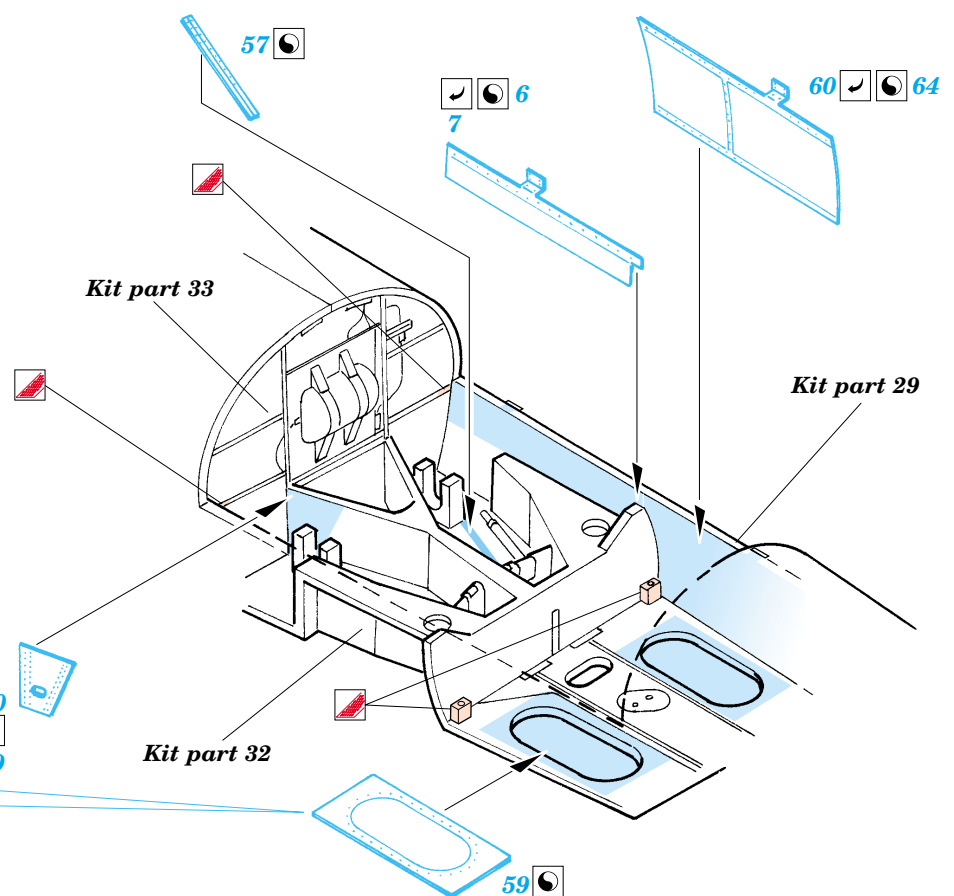

ORIGINAL KIT PARTS  
PŮVODNÍ DÍLY STAVEBNICE

PHOTO-ETCHED PARTS  
LEPTANÉ DÍLY

PARTS TO BE REMOVED  
DÍLY K ODSTRANĚNÍ

FILL  
TMELIT

**A** **Kit part 27**

**M.G.151**  
( Aires 2022 )

**Kit parts 25, 26**

**REFERENCES:**  
 Aero Detail #10 - Heinkel He 162  
 MBI - Heinkel He 162 Spatz  
 Aero Series #4 - Heinkel He 162

For further detail sets look for **eduard** 32 539 He 1962A Spatz interior (not included in this set)