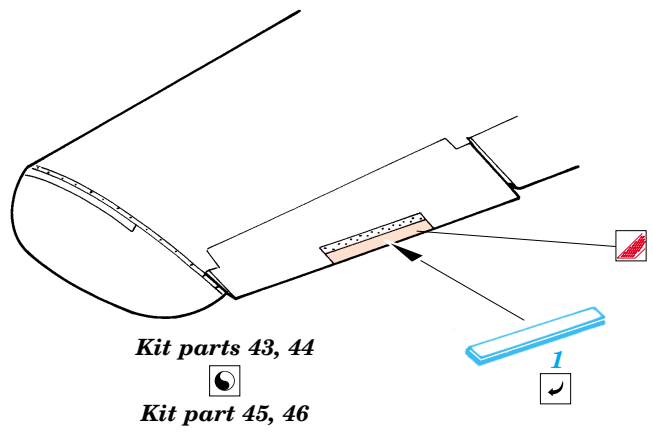

ORIGINAL KIT PARTS  
PŮVODNÍ DÍLY STAVEBNICE

PHOTO-ETCHED PARTS  
LEPTANÉ DÍLY

PARTS TO BE REMOVED  
DÍLY K ODSTRANĚNÍ

FILL  
TMELIT

**A** **Kit part 27**

**M.G.151**  
( Aires 2022 )

**Kit parts 25, 26**

**REFERENCES:**  
 Aero Detail #10 - Heinkel He 162  
 MBI - Heinkel He 162 Spatz  
 Aero Series #4 - Heinkel He 162

For further detail sets look for **eduard** 32 539 He 1962A Spatz interior (not included in this set)